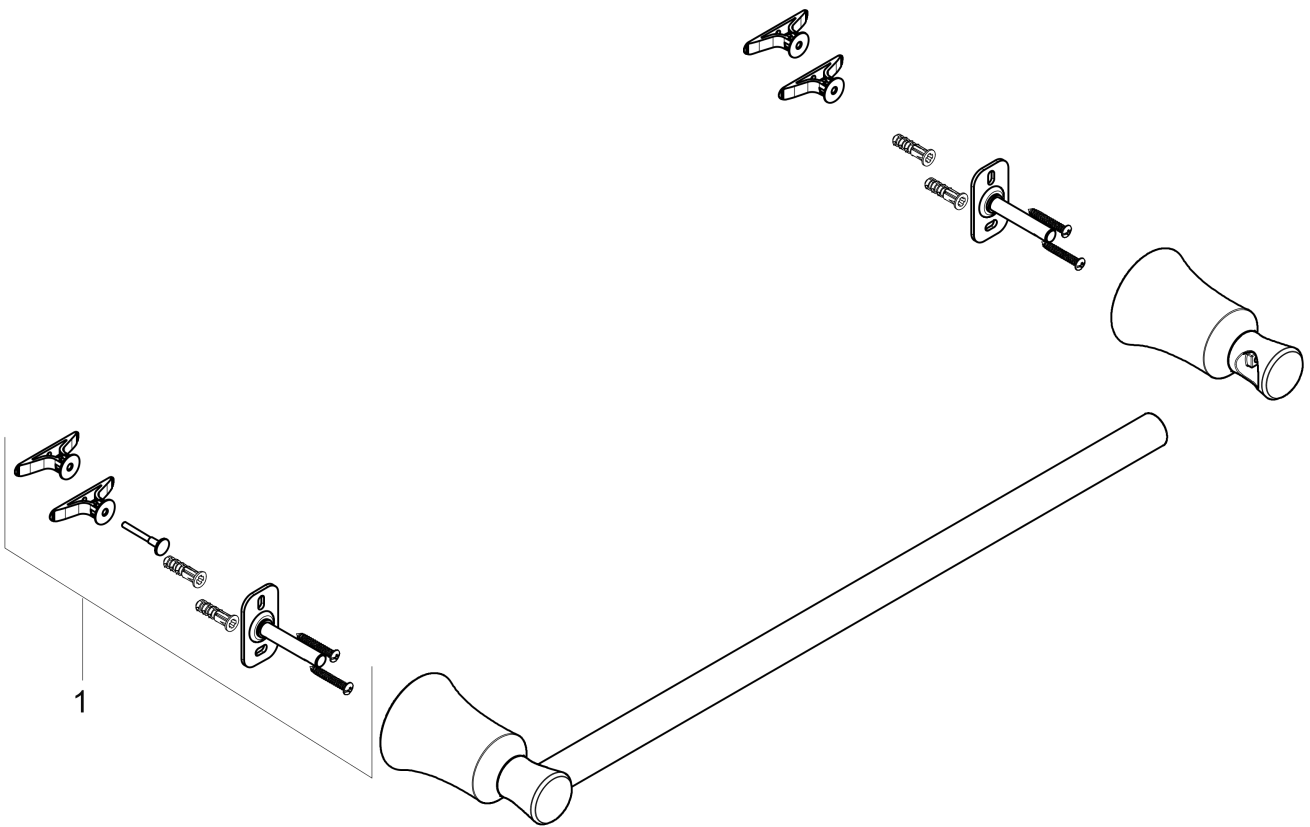

Joleena
Towel Bar, 18"
 Finishes : **matte black** Part no. : **04784670**

Description

Features

- Wall-mounted
- Metal holder

Item details

List Price \$ 77.00

Product image

Scale drawing

Joleena

Towel Bar, 18"

Finishes : matte black

Part no. : 04784670

Exploded drawing

Year of production: >10/19

Joleena

Towel Bar, 18"

Finishes : **matte black** Part no. : **04784670**

Spare parts list

Year of production: >**10/19**

Pos.	Description	Part no.	Price	PU
1	support element	93551000	-	1