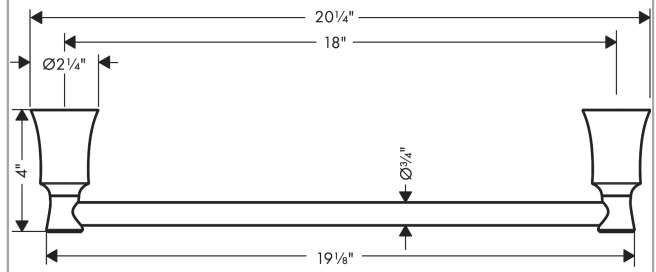

Joleena
Towel Bar, 18"
 Finishes : **matte black** Part no. : **04784670**

Description

Features

- Wall-mounted
- Metal holder

Item details

List Price \$ 77.00

Product image

Scale drawing

Joleena

Towel Bar, 18"

Finishes : matte black

Part no. : 04784670

Exploded drawing

Year of production: >10/19

Joleena

Towel Bar, 18"

Finishes : **matte black** Part no. : **04784670**

Spare parts list

Year of production: >**10/19**

Pos.	Description	Part no.	Price	PU
1	support element	93551000	-	1