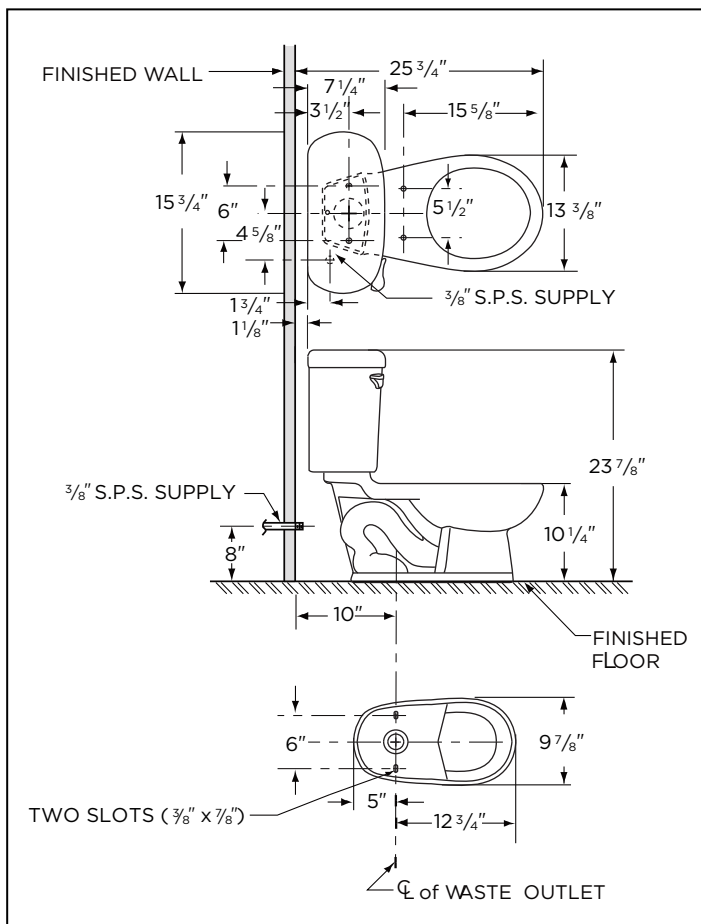

GERBER

www.gerberonline.com

VITREOUS CHINA
TOILET
HE-20-601-97

10" Rough-in

☐ HE-20-601-97

Features:

- PeeWee Right Hand Children's Toilet Ergonomically Designed for Toddlers
- 1.28 gpf/4.8 lpf high efficiency two - piece toilet (HET)
- Dual - fed siphone jet
- Fully Glazed Trapway
- Toilet-In-A-Box configuration
- 3" flush valve
- Color matched front tank cover (white only)
- 2 bolt caps
- Lid locker included
- Toilet seat included
- Wax ring included

Technical Information:

Included Components:

- ☐ Combination HE-20-601-97

Fixtures:

Models	HE-20-601-97
Rough-In	10"
Height	23 7/8"
Width	15 3/4"
Depth	24 5/8"
Trapway	1 3/4"
Water Surface	8 5/8" x 6 1/2"
Shipping Weight	62 lbs

Accessories:

- None

Colors/Finishes:

- White

Warranty:

- Limited lifetime warranty

NOTES: All dimensions are in inches. Illustrations may not be drawn to scale.

IMPORTANT:

Dimensions of fixtures are nominal and may vary within the range of tolerances established by ASME standard A 112.19.2 THIS FIXTURE QUALIFIES ACCORDING TO ASME TEST PROCEDURES AS A HIGH EFFICIENCY WATER CLOSET WITH AN AVERAGE CONSUMPTION OF 1.28 gpf (4.8 Lpf) OR LESS.