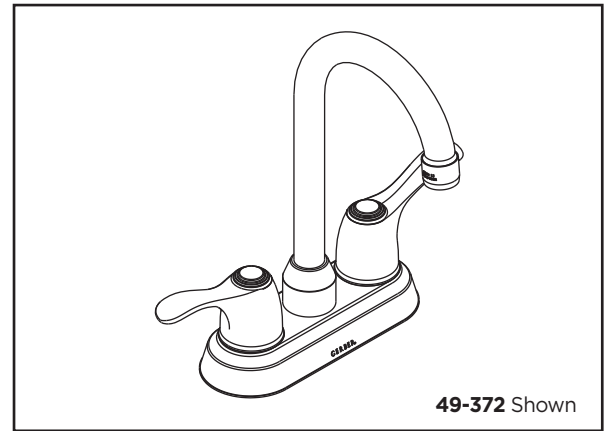

## 49-372 Series Allerton™ Two Handle Bar Faucet

### Features:

- Three hole installation
- Ceramic disc cartridges G0086986 & G0086987
- 1.75 gpm (6.6 L/min) maximum aerator GA50010965N @ 60 psi
- Chrome and stainless steel finishes
- Lead free waterway per NSF/ANSI 372
- Fully ADA compliant
- Limited lifetime warranty
- Meets CEC requirements