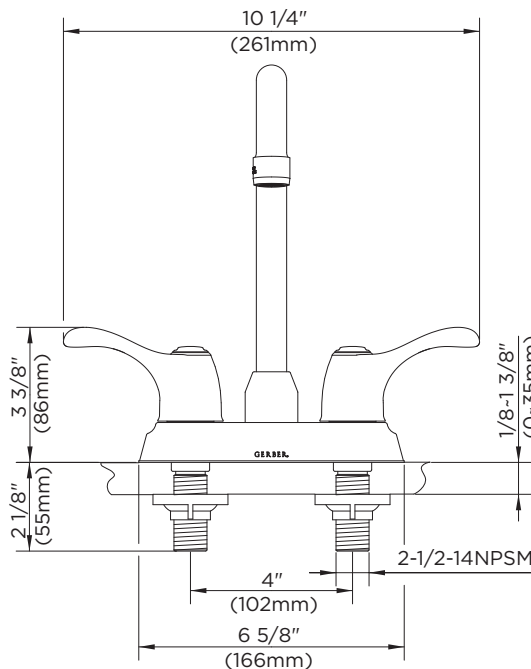

Suffixes Available:

1. SS Stainless Steel

Job Name	
Date	
Model Specified	
Quantity	
Customer	
Contractor	
Architect/engineer	

Gerber Toll Free Technical Support: 888-648-6466
www.gerberonline.com