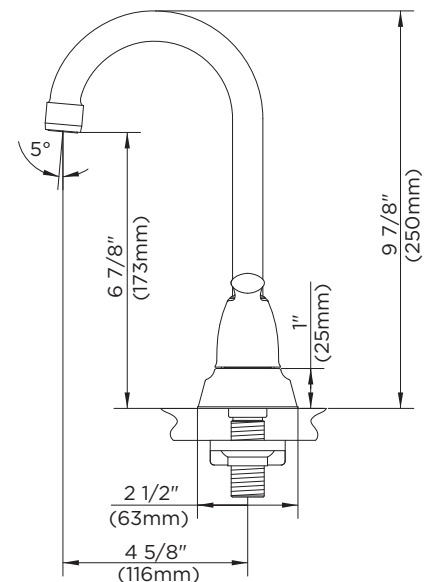

Suffixes Available:

1. SS Stainless Steel

Job Name	
Date	
Model Specified	
Quantity	
Customer	
Contractor	
Architect/engineer	

Gerber Toll Free Technical Support: 888-648-6466
www.gerberonline.com