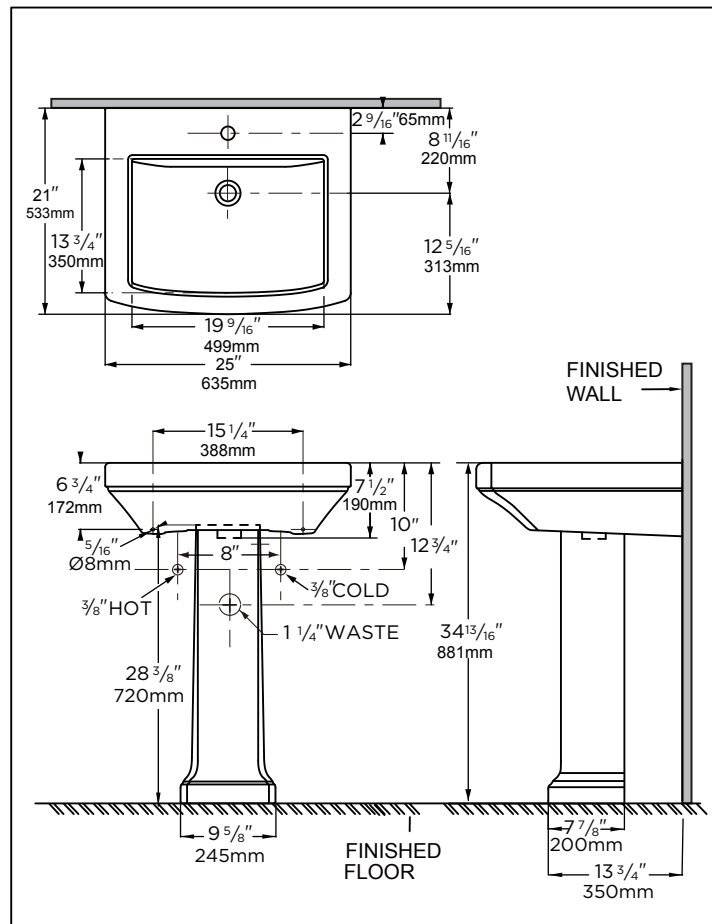

#### □ 23-501/23-504/23-508

- Vitreous china
- Outer dimensions: 25"x21"
- Inner dimensions: 19 9/16" x 13 3/4"
- Modern traditional design compliments our Hinsdale toilets
- Arced rectangular shape basin
- Rear overflow
- Rear-oriented drain hole location
- Not Compliant with the Americans with Disabilities Act (ADA) standards when installed with pedestal
- Wall hanger included (99-161)
- Faucet and drain sold separately

### Fixtures:

Models	23-501	23-504	23-508
Configuration	1 hole	4" centers	8" centers
Height	34 13/16"	34 13/16"	34 13/16"
Width	25"	25"	25"
Depth	21"	21"	21"
Product Weight	84lbs	84lbs	84lbs

### Warranty:

- Limited lifetime warranty

NOTES: All dimensions are in inches. Illustrations may not be drawn to scale.  
\* Dimensions shown for locations of supply lines and "P" trap are suggested.

**IMPORTANT:**  
Dimensions of fixtures are nominal and may vary within the range of tolerances established by ASME standard A 112.19.2  
**PLUMBERS NOTE:** Provide suitable reinforcement for all wall supports