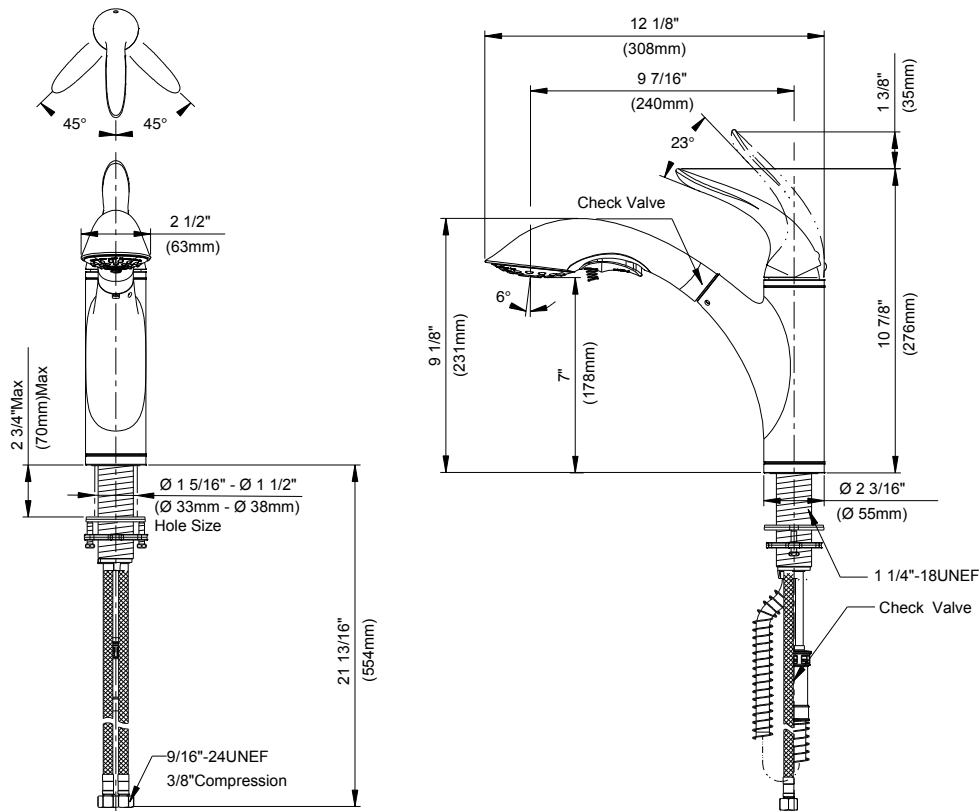

Standards & Certifications

Submittal Information:

Name: _____
Location: _____

Contractor: _____
Contact #: _____