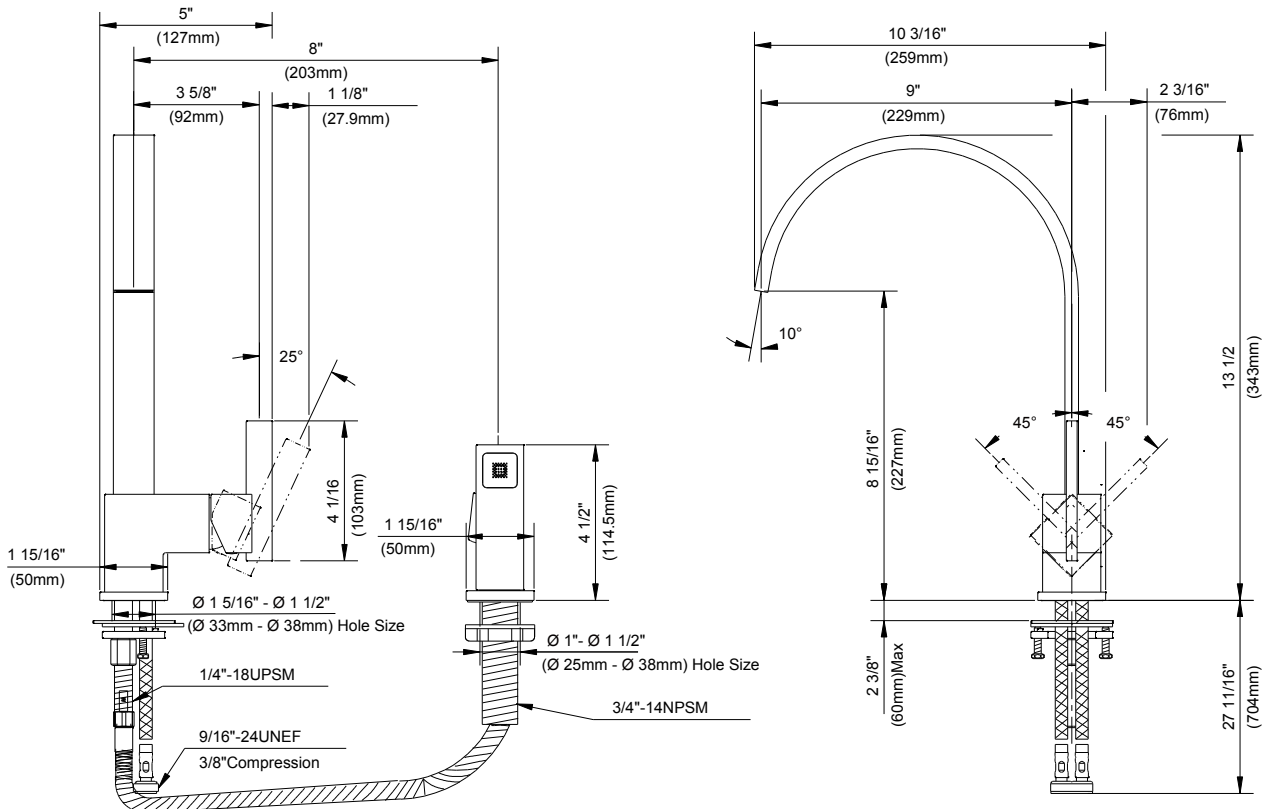

Standards & Certifications

Submittal Information:

Name: _____ Contractor: _____
Location: _____ Contact #: _____