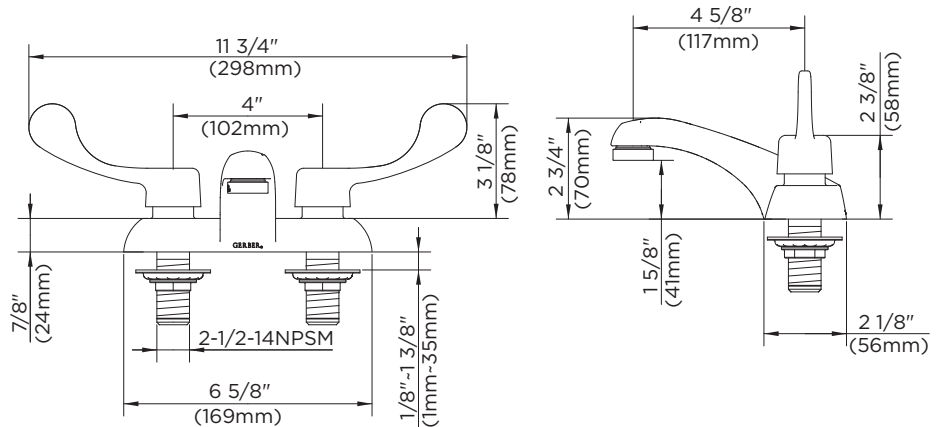

GERBER

CO-44-541 Series Commercial Faucet Two Handle Lavatory Faucet

Features:

- Cast brass, heavy chrome plated body
- Ceramic disc cartridges G0086986 & G0086987
- Choice of vandal proof lever or wrist blade handles with color coded handle screws
- Vandal proof 0.5 gpm (1.9 L/min) maximum laminar aerator G0097297 @ 60 psi
- Working parts can be easily replaced
- 4" centers for mounting
- Max. 1 3/8" deck thickness
- Lead free waterway per NSF/ANSI 372
- Fully ADA compliant
- Limited lifetime warranty
- Meets CEC requirements

CO-44-541 Shown

Standards & Certifications:

- ASME A112.18.1M
- NSF/ANSI 372
- IAPMO/cUPC
- ICC/ANSI A117.1
- Mass Code
- WaterSense Pending

Catalog Numbers:

- CO-44-541** Wrist Blade Handles, Less Brass Drain Assembly
- CO-44-542** Wrist Blade Handles, With Brass Grid Strainer
- CO-44-551** Wrist Blade Handles, With Metal Pop-up Drain Assembly
- C4-44-541** Metal Lever Handles, Less Brass Drain Assembly
- C4-44-542** Metal Lever Handles, With Brass Grid Strainer
- C4-44-551** Metal Lever Handles, With Metal Pop-up Assembly