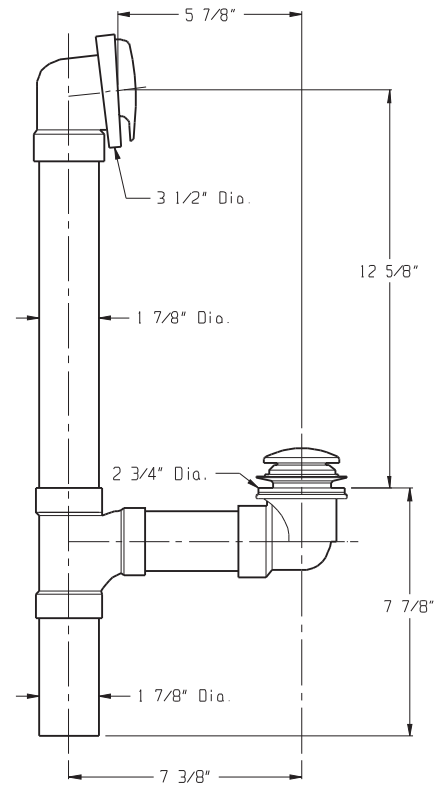

GERBER

41-532 Auto Trip Bath Drains (Schedule 40)

Features:

- Fits most tubs 14" to 16" high
- 1-1/2" schedule 40 plastic tubing in PVC
- Patented adjustable self-retaining rubber head gasket
- Cast brass shoe plug
- Positive seal with long lasting cam mechanism
- Partially assembled in carton
- Compartmentalized packaging
- Available in Chrome only

Standards & Certifications:

- IAPMO/cUPC

Catalog Numbers:

41-532 PVC (Chrome)

Prefixes Available:

None

Suffixes Available:

None

Job Name	
Date	
Model Specified	
Quantity	
Customer	
Contractor	
Architect/engineer	

Gerber Toll Free Technical Support: 888-648-6466
www.gerberonline.com