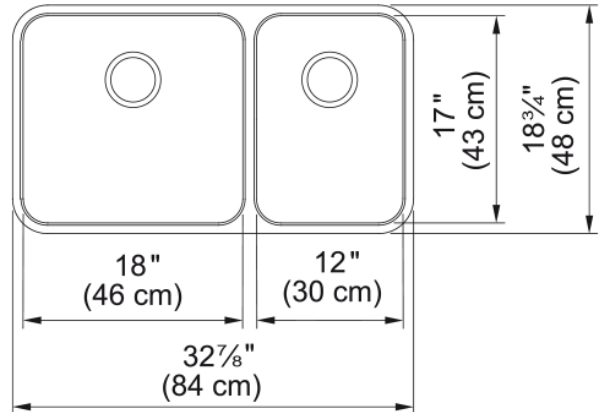

Grande Undermount Sink - GDX16031RH | 122.0623.414

Technical Data

Aspect

Sink type	Sink
Type of material	Stainless steel
Number of bowls	2
Color	Steel
Finish	Silk

Product Dimensions

Exterior size: right to left	32.874
Exterior size: front to back	18.74
Large bowl size: right to left	18
Large bowl size: front to back	17
Large bowl: depth	9
Small bowl size: right to left	12
Small bowl size: front to back	17
Small bowl: depth	8

Installation

Minimum cabinet size	36"

Product specifications

Installation type	Undermount
Drain hole	3 1/2"
Position of drainer	No drainer

Product identification

Product brand	FRANKE
Product family	None
Collection	Grande
Certified by	IAPMO

Features

Drainers number	No drainer

Features