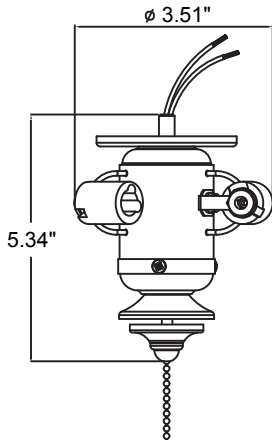

F5** Light Kit

Net Hanging Weight: 1.12 lbs

Available Finishes	
AB	Antique Brass
BL	Black
BN	Brushed Nickel
DZ	Dark Bronze
GR	Matte Greige
MW	Matte White
OB	Oil-Rubbed Bronze

Light Bulb Information (120V)						
Bulb Socket	Bulb Type	Watts	QTY	Lumens Amount	Color Temp	CRI
E12	LED	4	3	900	2700	90%

INSTALLATION REQUIREMENTS:

Install the light kit to fan, use the threaded rod of hex nut/spring washer.

ELECTRICAL REQUIREMENTS:

Requires a grounded electrical supply line of 120 volts AC, 60 Hz, 15 amp circuit.

LIGHTING BULBS:

Three 4-watt LED bulbs included.

CONTROL:

ON/OFF and dimmable pull chain control.

GLASS OPTIONS:

Uses glass bowls only. Optional G1 glass bowls— sold separately.

LOCATION USE:

AB, BN Light Kit is rated for dry locations only,
BL, DZ, GR, MW, OB Light kit is rated for dry and damp locations.