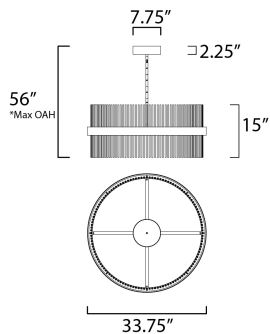

PRODUCT DESCRIPTION

Round rings of Black support rows of tubing in your choice of Satin Brass, Satin Nickel or Satin Brass/Satin Nickel combined. The tubing comes to life when illuminated from the front by LED which directs light both up and down for even room illumination. The color temperature of the LED can be adjusted by any Bluetooth device to change the appearance of the fixture to suit any room decor.

*max overall height

MEASUREMENTS

DIMENSION : 33.75" L x 33.75" W x 15" H
 MAX OAH : 56" OAH
 CANOPY : 7.75" W x 2.25" H x 7.75" L
 HANGING WEIGHT : 28 lb

LAMPING

INPUT VOLTAGE : 120-277V
 LUMENS : 7,000 Rated (2,500 Del.)
 BULB : 2 x 73W LED PCB Integrated , 73W Total
 BULB INCLUDED : (Integrated)
 DIMMABLE : Bluetooth Triac & ELV
 CRI : 80 CRI
 COLOR_TEMP : 2700 - 5000K

FINISHES OPTION

-  Black / Satin Brass
-  Black / Satin Nickel
-  Black / Satin Nickel / Satin Brass

MATERIAL

Steel

RATINGS

cETLus
 Dry Location

ADDITIONAL

SLOPE: 90
 RATED LIFE 25000 Hours
 OPERATING TEMPERATURE:
 -20°C (-4°F), 40°C (104°F)