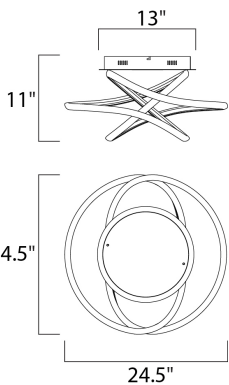

MEASUREMENTS

DIMENSION : 24.5" L x 24.5" W x 11" H
MAX OAH : 13" OAH
CANOPY : 13" W x 1.5" H x 13" L
HANGING WEIGHT : 8.4 lb

LAMPING

INPUT VOLTAGE : 110-277V
LUMENS : 3,640 Rated (2,340 Del.)
BULB : 1 x 52W LED PCB Integrated , 52W Total
BULB INCLUDED : (Integrated)
DIMMABLE : Only at 120V with ELV
CRI : 90+ CRI
COLOR_TEMP : 3000K