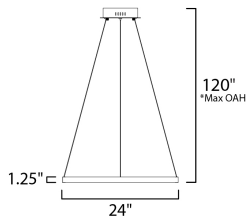

MEASUREMENTS

DIMENSION : 23.5" L x 23.5" W x 1.25" H
 MAX OAH : 123" OAH
 CANOPY : 8.25" W x 2" H x 8.25" L
 HANGING WEIGHT : 3.3 lb

LAMPING

INPUT VOLTAGE : 120V
 LUMENS : 1,890 Rated (800 Del.)
 BULB : 1 x 27W LED PCB Integrated , 27W Total
 BULB INCLUDED : (Integrated)
 DIMMABLE : Dimmable with Bluetooth enabled device
 CRI : 90 CRI
 COLOR_TEMP : 2700-6000K