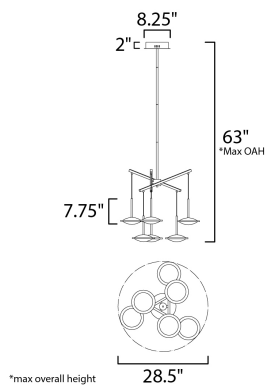

MEASUREMENTS

- DIMENSION : 28.5" L x 28.5" W x 7.75" H
- MAX OAH : 63" OAH
- CANOPY : 8.25" W x 2" H x 8.25" L
- HANGING WEIGHT : 12.76 lb

LAMPING

- INPUT VOLTAGE : 120V
- LUMENS : 3,500 Rated (2,670 Del.)
- BULB : 6 x 8W LED PCB Integrated , 53W Total
- BULB INCLUDED : (Integrated)
- DIMMABLE : Triac CL
- CRI : 80+ CRI
- COLOR_TEMP : 3000K