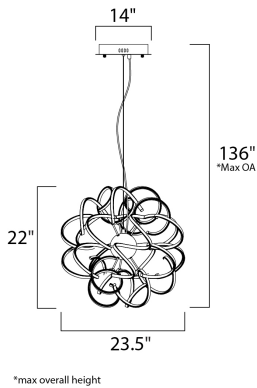

**PRODUCT DESCRIPTION**

This contemporary collection features a cork screw configuration of Polished Chrome metal surrounding bands of 3000K LED. This eclectic approach to lighting design is sure to please those looking for a unique source of light.

**MEASUREMENTS**

- DIMENSION : 23.5" L x 23.5" W x 22" H
- MAX OAH : 136" OAH
- CANOPY : 10" W x 2" H x 10" L
- HANGING WEIGHT : 8.4 lb

**LAMPING**

- LUMENS : 4,830 Rated (3,650 Del.)
- BULB : 12 x 69W LED PCB Integrated , 69W Total
- BULB INCLUDED : (Integrated)
- DIMMABLE : Triac CL
- CRI : 80+ CRI
- COLOR\_TEMP : 3000K