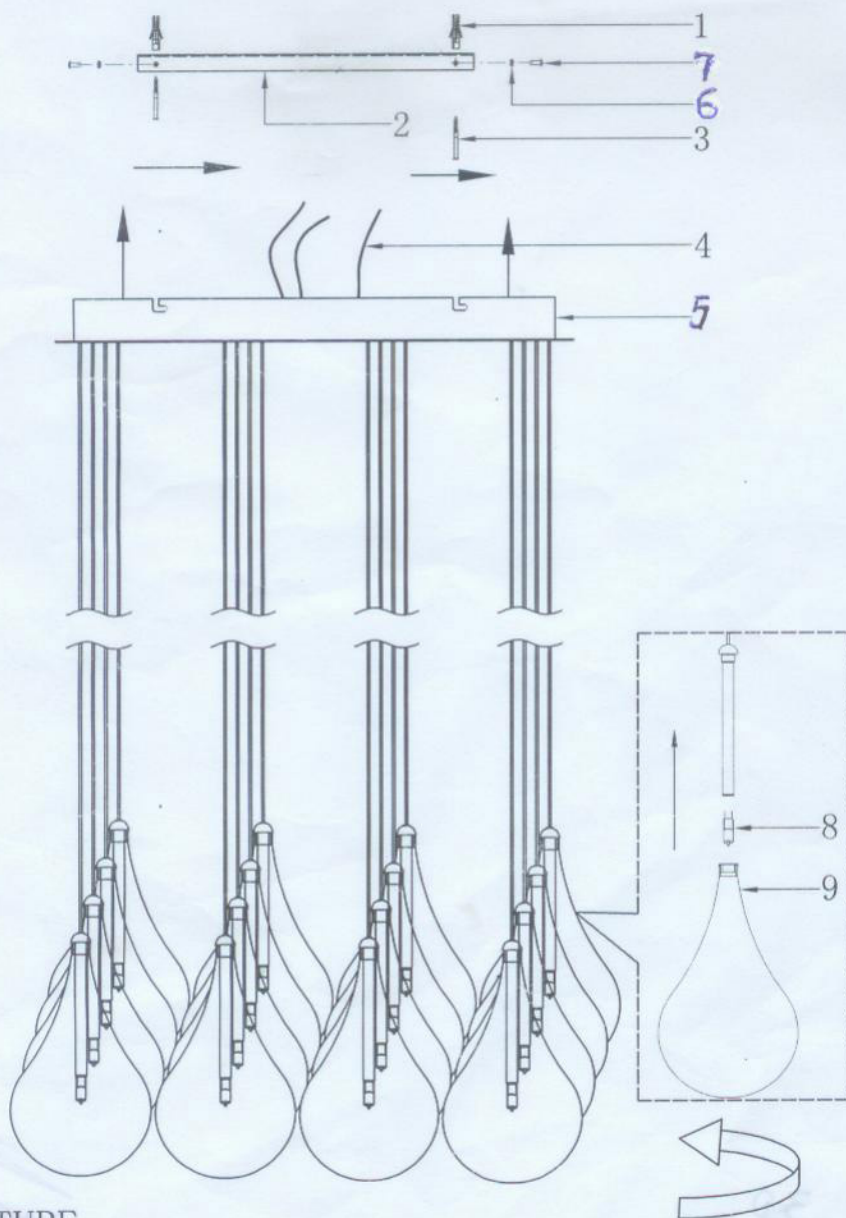

INSTALLATION INSTRUCTION

Item No. : E20117-18

FEATURE

- Lamp Type: G4 16 X Max. 10W 12V~