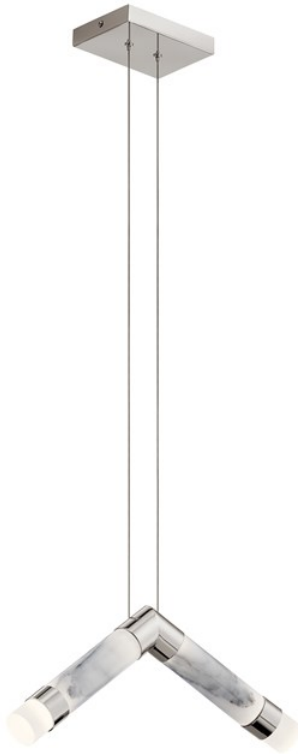

Avedu LED Mini Pendant Polished Nickel™

84138 (Polished Nickel)

Project Name: _____
 Location: _____
 Type: _____
 Qty: _____
 Comments: _____

Certifications/Qualifications

Location Rating	Dry
	www.kichler.com/warranty

Dimensions

Base Backplate	5.25" DIA
Chain/Stem Length	96" Cable"
Height	8.75"
Length	20.50"
Overall Height	105.75"

Mounting/Installation

Lead Wire Length	244
------------------	-----

Photometrics

Delivered Lumens	560
Kelvin Temperature	3000K

Primary Lamping

Dimmable	Yes
Lamp Included	Integrated
Light Source	LED
# of Bulbs/LED Modules	2
Socket Type	Integrated LED

Product/Ordering Information

SKU	84138.00
Finish	Nickel
Style	Contemporary
UPC	887913841384

Specifications

Diffuser Description	Etched Acrylic & Polished White Marble With Black Veins
Material	Steel
Shade Description	MARBLE & Acrylic

Additional Finishes

Kichler

7711 East Pleasant Valley Road Cleveland, Ohio 44131-8010
 Toll free: 866.558.5706 or kichler.com