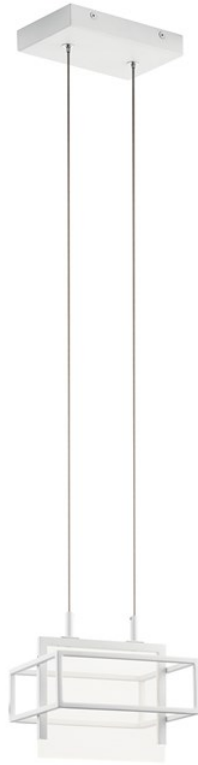

Vega LED 3000K 8" Mini Pendant White

84052WH (White)

Project Name: _____
 Location: _____
 Type: _____
 Qty: _____
 Comments: _____

Certifications/Qualifications

Location Rating	Dry
	www.kichler.com/warranty

Dimensions

Base Backplate	6.5 X 4.53
Weight	3.52 LBS
Height	8.00"
Length	8.00"
Overall Height	120.00"
Width	8.00"

Mounting/Installation

Interior/Exterior	Interior
Mounting Style	Cable Hung
Mounting Weight	3.52 LBS

Photometrics

Color Rendering Index	90
Delivered Efficacy (Lumens/Watt)	65
Delivered Lumens	425
Kelvin Temperature	3000K

Primary Lamping

Dimmable	Yes
Expected Life Span	40000
Lamp Included	Integrated
Light Source	LED
Max or Nominal Watt	6.5W
# of Bulbs/LED Modules	20
Max Wattage/Range	6.5W

Product/Ordering Information

SKU	84052WH
Finish	White
Style	Contemporary
UPC	887913603890

Specifications

Diffuser Description	Clear Acrylic
Material	STEEL

Additional Finishes

 Matte Black

 White

Kichler