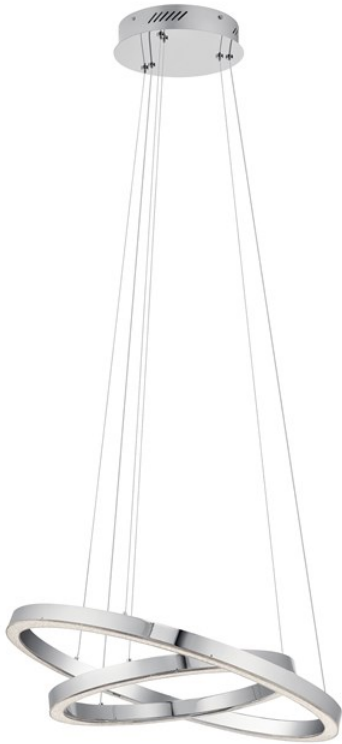

Opus 2 Ring LED Pendant Chrome

83864 (Chrome)

Project Name: _____
 Location: _____
 Type: _____
 Qty: _____
 Comments: _____

Certifications/Qualifications

Location Rating	DRY
	www.kichler.com/warranty

Dimensions

Base Backplate	9" DIA
Chain/Stem Length	96" [243.8cm] Cable"
Weight	12.32 LBS
Height	3.40"
Length	62.00"
Overall Height	274.32"

Mounting/Installation

Interior/Exterior	INTERIOR
Lead Wire Length	274
Mounting Weight	12.32 LBS

Photometrics

Color Rendering Index	90
Color Temperature Range	3000
Delivered Lumens	1490
Kelvin Temperature	3000K

Primary Lamping

Dimmable	Yes
Lamp Included	Integrated
Light Source	LED
# of Bulbs/LED Modules	2
Socket Type	Integrated LED

Product/Ordering Information

SKU	83864.00
Finish	Chrome
Style	Contemporary
UPC	887913838643

Specifications

Diffuser Description	Clear Acrylic Embedded With Clear Cubic Zirconia Chips Acrylic
Material	Steel
Shade Description	Acrylic