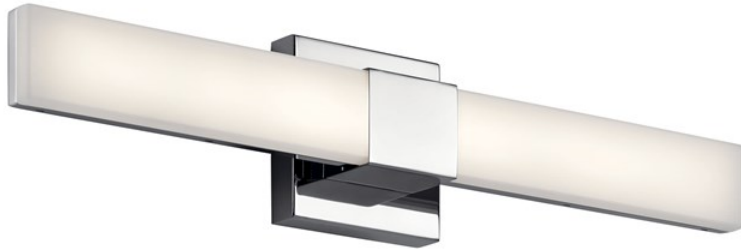

Neltev™ 24" LED Sconce with Down Light Chrome

83736 (Chrome)

Project Name: _____
 Location: _____
 Type: _____
 Qty: _____
 Comments: _____

Certifications/Qualifications

ADA Compliant	Yes
Location Rating	Damp
www.kichler.com/warranty	

Dimensions

Base Backplate	5" x 1"
Chain/Stem Length	n/a"
Extension	7.60"
Weight	2.64 LBS
Height from center of Wall opening (Spec Sheet)	2.5" [6.4cm]"
Height	12.70"
Length	61.20"

Mounting/Installation

Interior/Exterior	INTERIOR
Lead Wire Length	30
Mounting Weight	2.64 LBS
Mount Vertical Or Horizontal	Yes

Photometrics

Color Rendering Index	90
Color Temperature Range	3000
Delivered Lumens	1390
Kelvin Temperature	3000K

Primary Lamping

Dimmable	Yes
Lamp Included	Integrated
Light Source	LED
# of Bulbs/LED Modules	1
Socket Type	Integrated LED

Product/Ordering Information

SKU	83736.00
Finish	Chrome
Style	Contemporary
UPC	887913837363

Specifications

Diffuser Description	White Acrylic Pc
Material	Steel
Shade Description	PC

Additional Finishes

Bronze