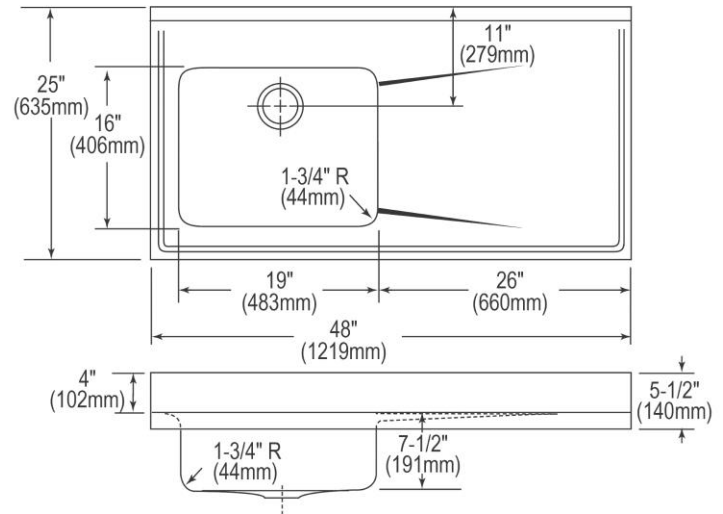

AMERICAN PRIDE. A LIFETIME TRADITION.

Like your family, the Elkay family has values and traditions that endure. For almost a century, Elkay has been a family-owned and operated company, providing thousands of jobs that support our families and communities.

Product Compliance: ASME A112.19.3/CSA B45.4
BUY AMERICAN ACT

Sinks are listed by IAPMO® as meeting the applicable requirements of the Uniform Plumbing Code®, International Plumbing Code®, and National Plumbing Code of Canada.

[Clean and Care Manual (PDF)](#)
[Limited Lifetime Warranty (PDF)](#)

Similar models are available with: bowl on the opposite side