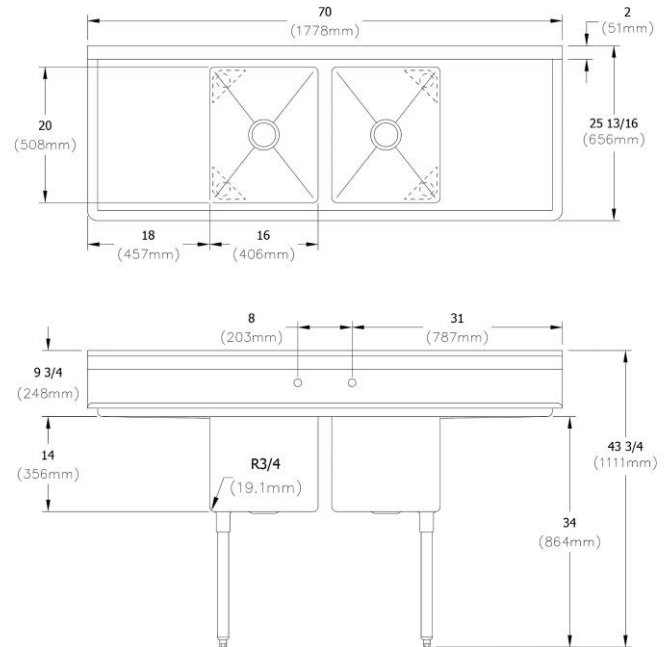

PART: _____ QTY: _____

PROJECT: _____

CONTACT: _____

DATE: _____

NOTES: _____

APPROVAL: _____

In keeping with our policy of continuing product improvement, Elkay reserves the right to change product specifications without notice. Please visit elkay.com for the most current version of Elkay product specification sheets. This specification describes an Elkay product with design, quality, and functional benefits to the user. When making a comparison of other producers' offerings, be certain these features are not overlooked.