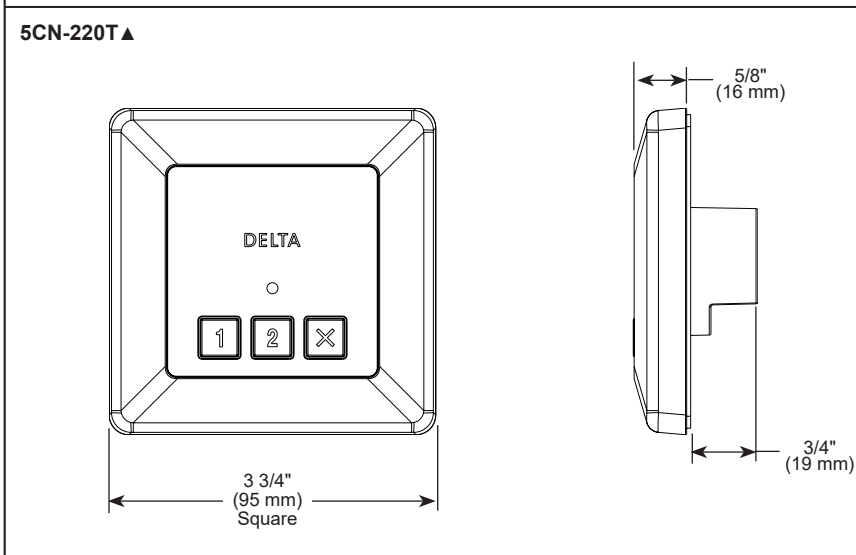

see what Delta can do^{SM}

AUXILIARY EXTERIOR CONTROL W/LED INDICATOR

- Contemporary Round (5CN-220R)
- Transitional Square (5CN-220T)

STANDARD SPECIFICATIONS:

- Surface Mount - 1 1/2" hole required
- Mounts on outside of the steam room and MUST be used with interior interface 5CH-250
- Control should be mounted 48" above the floor
- Required Electrical Service: Low-voltage connection from 5GE-SMP steam generator via multi-conductor cable (included)

WARRANTY

- Please see separate warranty documentation

▲ Designate Proper Finish Suffix

Delta reserves the right (1) to make changes in specifications and materials, and (2) to change or discontinue models, both without notice or obligation. Dimensions are for reference only. See current full-line price book or www.deltafaucet.com for finish options and product availability.

DSP-S-5CN-220 Rev. C

Delta Faucet Company

55 E. 111th Street, Indianapolis, IN 46280
350 South Edgeware Road, St. Thomas, ON N5P 4L1
© 2023 Delta Faucet Company