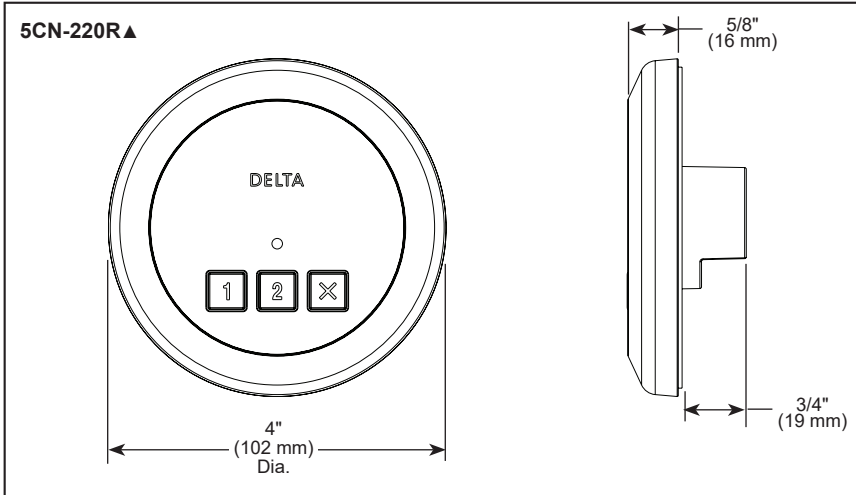

see what Delta can do^{SM}

AUXILIARY EXTERIOR CONTROL W/LED INDICATOR

- Contemporary Round (5CN-220R)
- Transitional Square (5CN-220T)

STANDARD SPECIFICATIONS:

- Surface Mount - 1 1/2" hole required
- Mounts on outside of the steam room and MUST be used with interior interface 5CH-250
- Control should be mounted 48" above the floor
- Required Electrical Service: Low-voltage connection from 5GE-SMP steam generator via multi-conductor cable (included)

WARRANTY

- Please see separate warranty documentation

▲ Designate Proper Finish Suffix

Delta reserves the right (1) to make changes in specifications and materials, and (2) to change or discontinue models, both without notice or obligation. Dimensions are for reference only. See current full-line price book or www.deltafaucet.com for finish options and product availability.

DSP-S-5CN-220 Rev. C

Delta Faucet Company

55 E. 111th Street, Indianapolis, IN 46280
350 South Edgeware Road, St. Thomas, ON N5P 4L1
© 2023 Delta Faucet Company