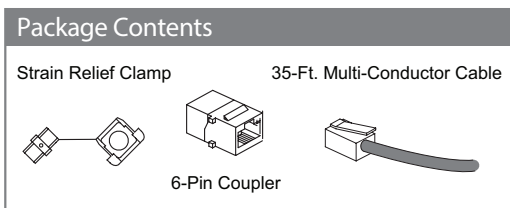

see what Delta can do^{SM}

AUXILIARY EXTERIOR CONTROL W/LED INDICATOR

- Contemporary Round (5CN-220R)
- Transitional Square (5CN-220T)

STANDARD SPECIFICATIONS:

- Surface Mount - 1 1/2" hole required
- Mounts on outside of the steam room and MUST be used with interior interface 5CH-250
- Control should be mounted 48" above the floor
- Required Electrical Service: Low-voltage connection from 5GE-SMP steam generator via multi-conductor cable (included)

WARRANTY

- Please see separate warranty documentation

▲ Designate Proper Finish Suffix

Delta reserves the right (1) to make changes in specifications and materials, and (2) to change or discontinue models, both without notice or obligation. Dimensions are for reference only. See current full-line price book or www.deltafaucet.com for finish options and product availability.

DSP-S-5CN-220 Rev. C

Delta Faucet Company

55 E. 111th Street, Indianapolis, IN 46280
350 South Edgeware Road, St. Thomas, ON N5P 4L1
© 2023 Delta Faucet Company