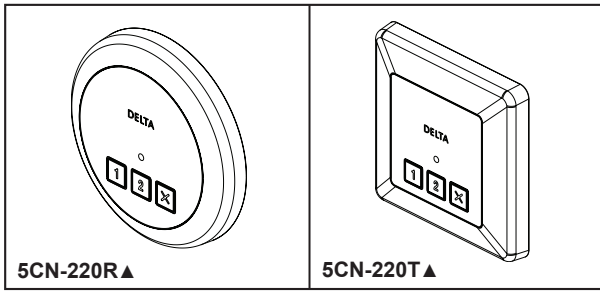

see what Delta can do^{SM}

AUXILIARY EXTERIOR CONTROL W/LED INDICATOR

- Contemporary Round (5CN-220R)
- Transitional Square (5CN-220T)

STANDARD SPECIFICATIONS:

- Surface Mount - 1 1/2" hole required
- Mounts on outside of the steam room and MUST be used with interior interface 5CH-250
- Control should be mounted 48" above the floor
- Required Electrical Service: Low-voltage connection from 5GE-SMP steam generator via multi-conductor cable (included)

WARRANTY

- Please see separate warranty documentation

▲ Designate Proper Finish Suffix

Delta reserves the right (1) to make changes in specifications and materials, and (2) to change or discontinue models, both without notice or obligation. Dimensions are for reference only. See current full-line price book or www.deltafaucet.com for finish options and product availability.

DSP-S-5CN-220 Rev. C

Delta Faucet Company

55 E. 111th Street, Indianapolis, IN 46280
350 South Edgeware Road, St. Thomas, ON N5P 4L1
© 2023 Delta Faucet Company