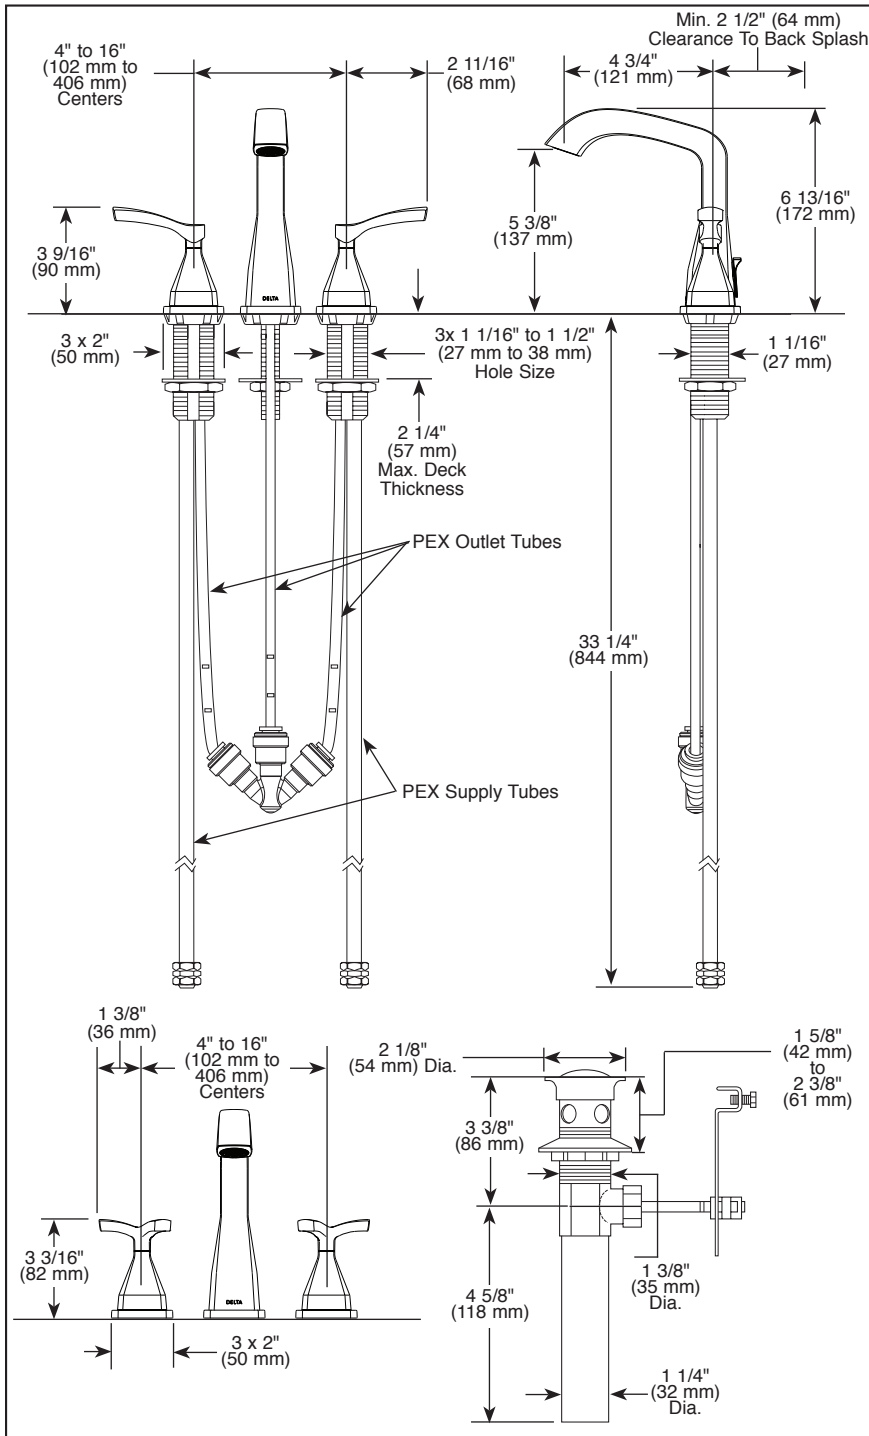

COMPLETE VALVE COMPLIES WITH:

- ASME A112.18.1 / CSA B125.1
- ASME A112.18.2 / CSA B125.2
- ♿ Indicates compliance to ICC/ANSI A117.1 - Valve control only
- EPA WaterSense