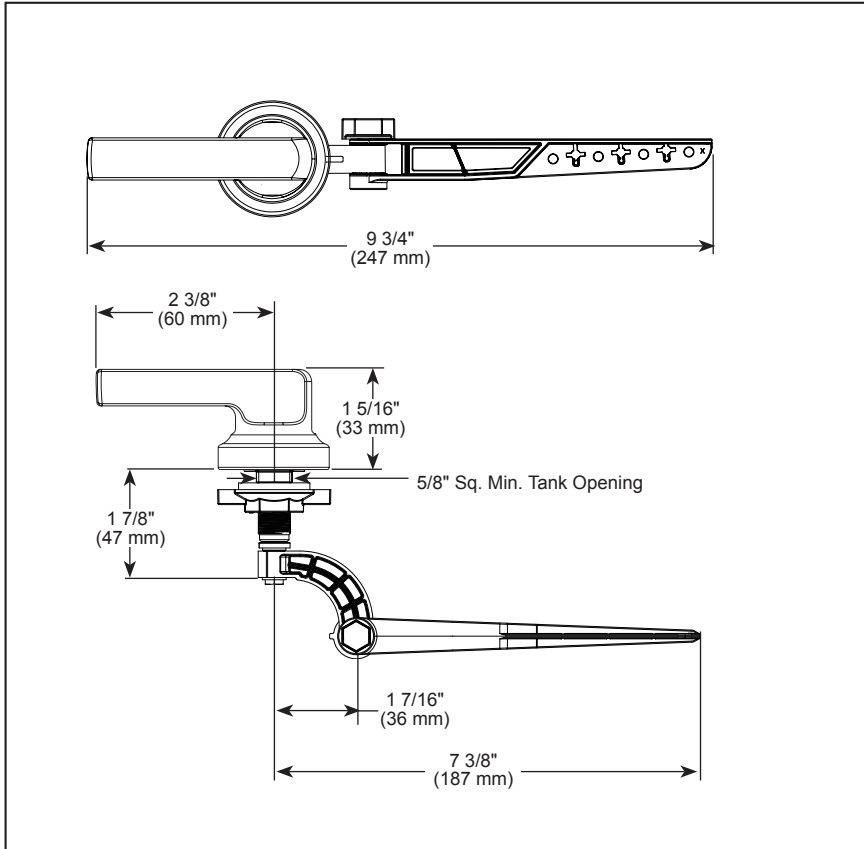

▲ Designate Proper Finish Suffix