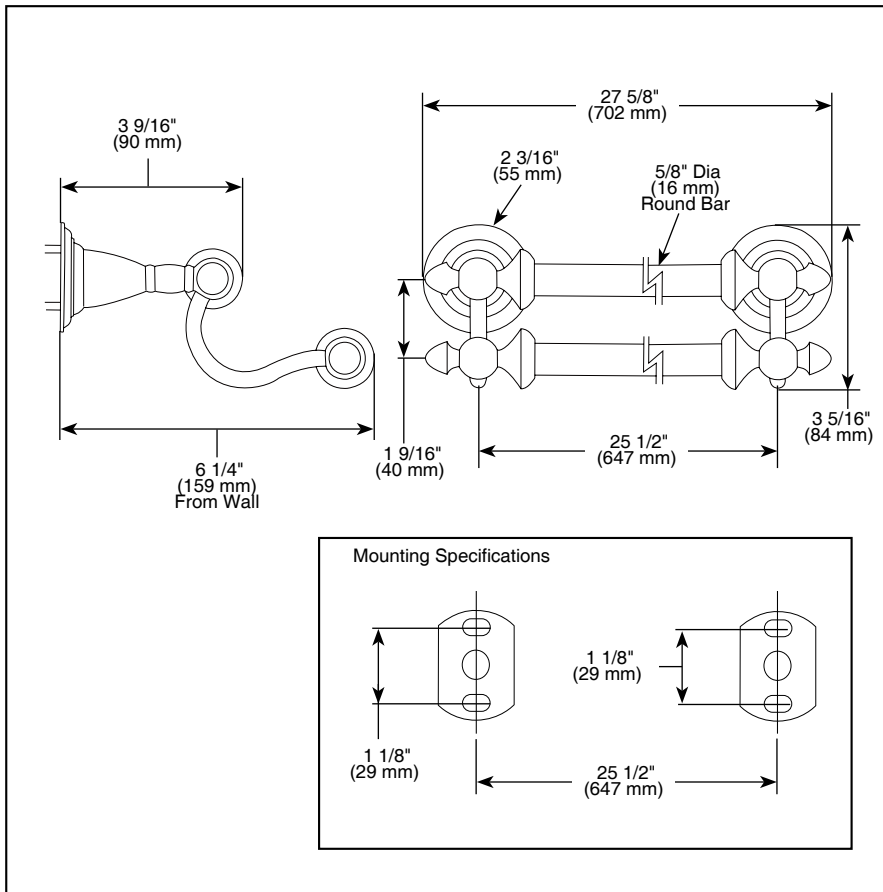

see what Delta can do™

ACCESSORIES

- Victorian® Series
- 24" Double Towel Bar

Submitted Model No.: _____

Specific Features: _____

STANDARD SPECIFICATIONS:

- Wood blocking is preferable behind all wall surfaces. If wood blocking is not available, the following fasteners are suggested: Tile/Masonry-Plastic or lead Anchors Plaster/drywall-Toggle bolts.
- Mounting hardware and mounting template included with product.