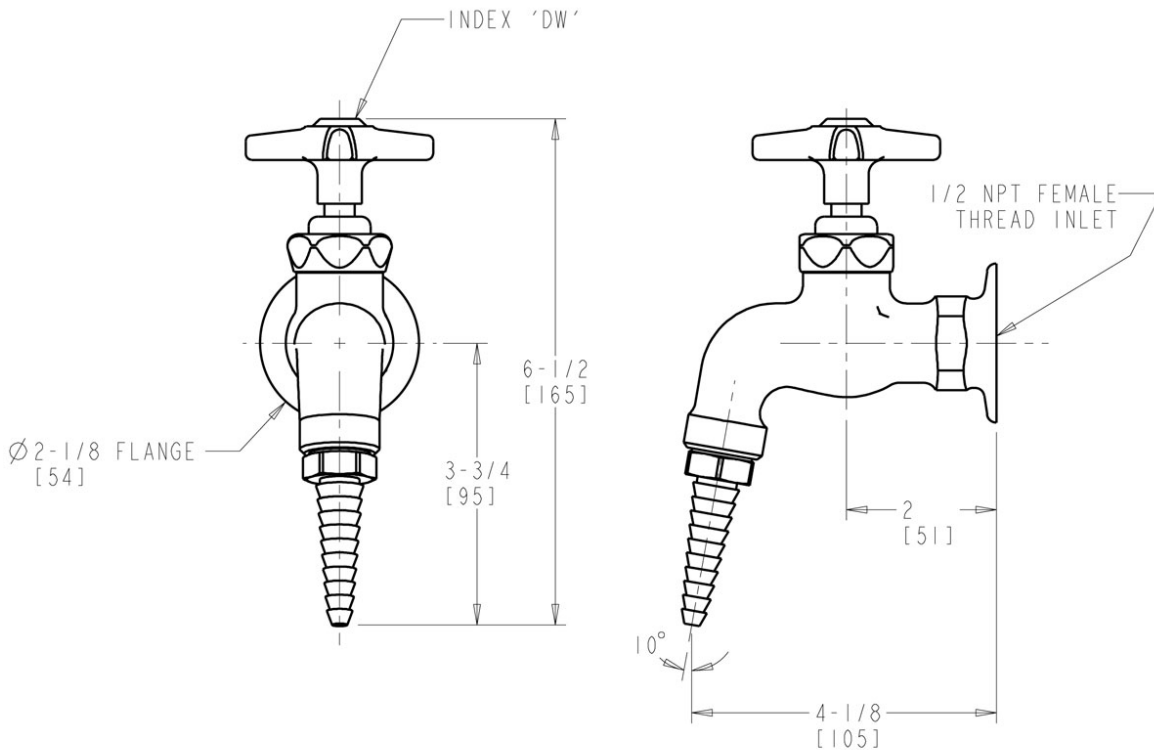

MECHANICAL FAUCETS

972-CTF

Pure Water Faucets

Product Type

Wall Mounted Tin Lined Tin Lined Distilled Water Faucet

Features & Specifications

- Tin Lined
- Full Flow Nozzle
- 2-1/2" Vandal Proof Cross Handles
- Klo-Self Self-closing Cam and Cap Design Operating Cartridges
- 1/2" NPT Flanged Female Inlet
- T278, T282

Date _____

2100 South Clearwater Drive
Des Plaines, IL
P: 847/803-5000
F: 847/803-5454
Technical: 800/TEC-TRUE
www.chicagofaucets.com

Architect/Engineer Specification

Chicago Faucets No. 972-CTF, Distilled Water Faucet, tin lined, wall-mounted, chrome plated. Serrated, full-flow laboratory nozzle. 2-1/2" metal, vandal-proof, cross handle with eight-point, tapered broach and button indexed "DW". Klo-Self rebuildable self-closing cartridge, immediate shut-off, opens and closes 90° bi-directional, features square, tapered stem. 1/2" NPT flanged female inlet.