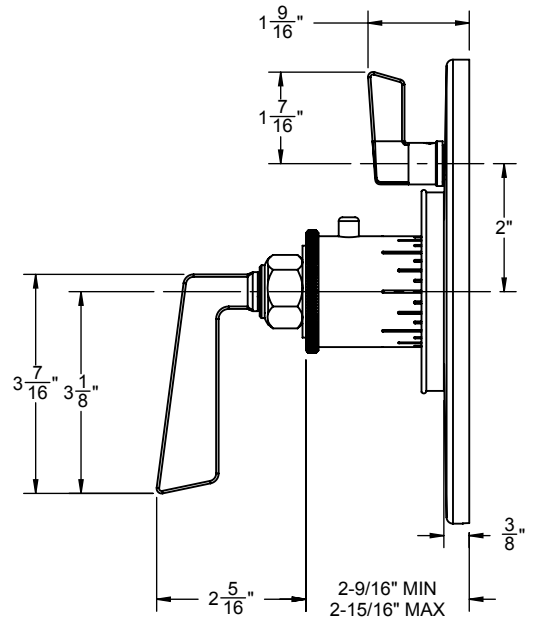

California Faucets®

Steampunk Bay™

STYLETHERM TRIM ONLY W/ SINGLE VOLUME CONTROL

Features

- 100° F safety stop button with manual override
- 7-1/4" diameter round faceplate
- Engraved brass temperature ring
- Single integral volume control
- All brass construction
- Over 30 finishes including 15 PVD finishes

Codes/Standards Applicable

Product meets or exceeds the following:

- ASME A112.18.1/CSA B125.1
- ASSE 1016
- ADA compliant (with lever handles)

TO-TH1L-85W SHOWN

TO-TH1L-85
TO-TH1L-85W
TO-TH1L-85B

USED BY: TO-TH1L-85W

FRONT VIEW
HANDLE ONLY

USED BY: TO-TH1L-85B