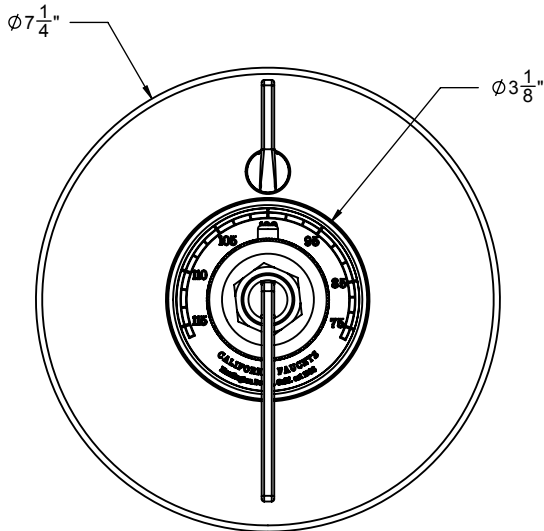

California Faucets®

Steampunk Bay™

STYLETHERM TRIM ONLY W/ SINGLE VOLUME CONTROL

Features

- 100° F safety stop button with manual override
- 7-1/4" diameter round faceplate
- Engraved brass temperature ring
- Single integral volume control
- All brass construction
- Over 30 finishes including 15 PVD finishes

Codes/Standards Applicable

Product meets or exceeds the following:

- ASME A112.18.1/CSA B125.1
- ASSE 1016
- ADA compliant (with lever handles)

TO-TH1L-85W SHOWN

TO-TH1L-85
TO-TH1L-85W
TO-TH1L-85B

USED BY: TO-TH1L-85W

FRONT VIEW
HANDLE ONLY

USED BY: TO-TH1L-85B