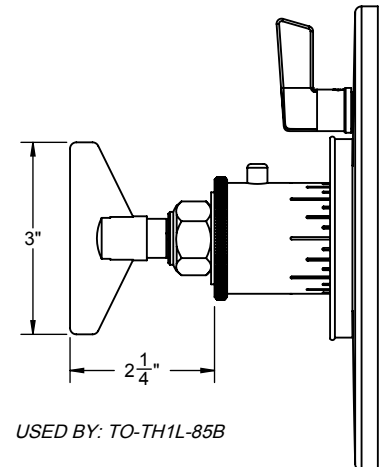

California Faucets®

Steampunk Bay™

STYLETHERM TRIM ONLY W/ SINGLE VOLUME CONTROL

Features

- 100° F safety stop button with manual override
- 7-1/4" diameter round faceplate
- Engraved brass temperature ring
- Single integral volume control
- All brass construction
- Over 30 finishes including 15 PVD finishes

Codes/Standards Applicable

Product meets or exceeds the following:

- ASME A112.18.1/CSA B125.1
- ASSE 1016
- ADA compliant (with lever handles)

TO-TH1L-85W SHOWN

TO-TH1L-85
TO-TH1L-85W
TO-TH1L-85B

USED BY: TO-TH1L-85W

FRONT VIEW
HANDLE ONLY

USED BY: TO-TH1L-85B