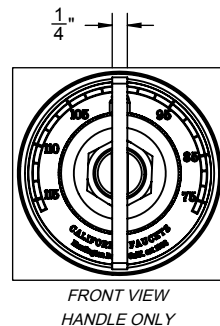

California Faucets®

Steampunk Bay™

STYLETHERM TRIM ONLY W/ SINGLE VOLUME CONTROL

Features

- 100° F safety stop button with manual override
- 7-1/4" diameter round faceplate
- Engraved brass temperature ring
- Single integral volume control
- All brass construction
- Over 30 finishes including 15 PVD finishes

Codes/Standards Applicable

Product meets or exceeds the following:

- ASME A112.18.1/CSA B125.1
- ASSE 1016
- ADA compliant (with lever handles)

TO-TH1L-85W SHOWN

TO-TH1L-85
TO-TH1L-85W
TO-TH1L-85B

USED BY: TO-TH1L-85W

FRONT VIEW
HANDLE ONLY

USED BY: TO-TH1L-85B