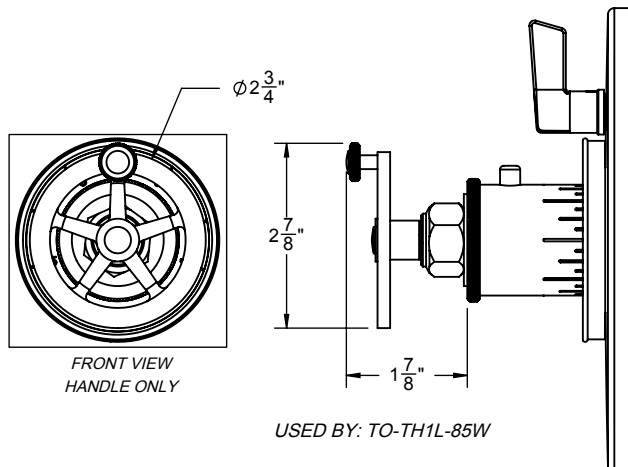

Codes/Standards Applicable

Product meets or exceeds the following:

- ASME A112.18.1/CSA B125.1
- ASSE 1016
- ADA compliant (with lever handles)

TO-TH1L-85W SHOWN

TO-TH1L-85
TO-TH1L-85W
TO-TH1L-85B

USED BY: TO-TH1L-85W

FRONT VIEW
HANDLE ONLY

USED BY: TO-TH1L-85B