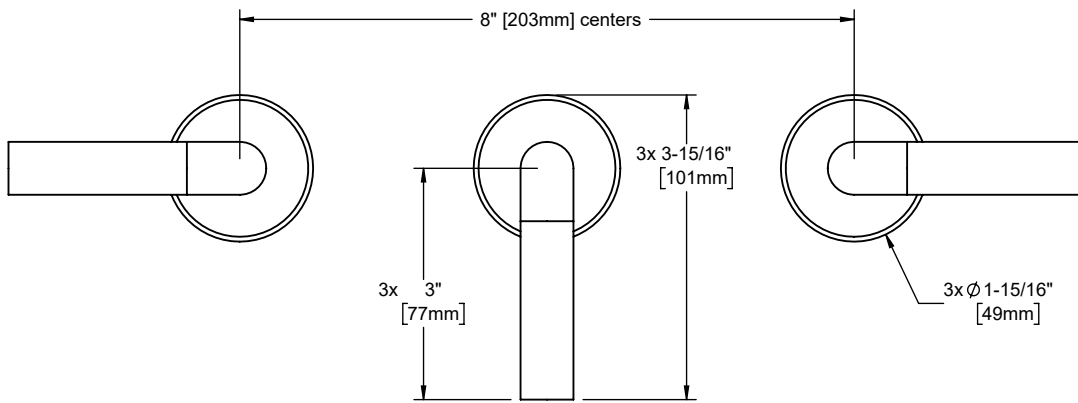

California Faucets®

Tamalpais®

Three Handle Tub & Shower Trim

TO-7403L

Features

- Available in 28 finishes including 13 PVD finishes
- All brass construction
- Less head, arm, flange, and spout
- Requires rough valve: 3-VR (sold separately)

Codes/Standards Applicable

Meets or exceeds the following at date of manufacture:

- ASME A112.18.1/CSA B125.1

Through-hole Specifications			
	Min	Recommended	Max
Valve:	Ø 1" [25mm]	Ø 1-3/8" [35mm]	Ø 1-1/2" [38mm]