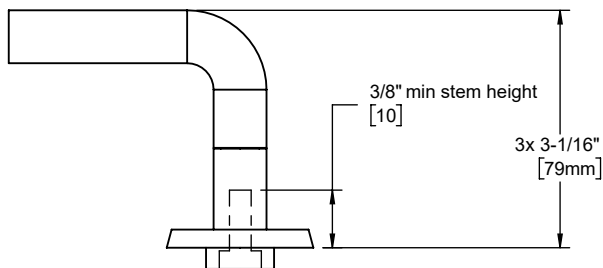

California Faucets®

Tamalpais®

Three Handle Tub & Shower Trim

TO-7403L

Features

- Available in 28 finishes including 13 PVD finishes
- All brass construction
- Less head, arm, flange, and spout
- Requires rough valve: 3-VR (sold separately)

Codes/Standards Applicable

Meets or exceeds the following at date of manufacture:

- ASME A112.18.1/CSA B125.1

Through-hole Specifications			
	Min	Recommended	Max
Valve:	Ø 1" [25mm]	Ø 1-3/8" [35mm]	Ø 1-1/2" [38mm]