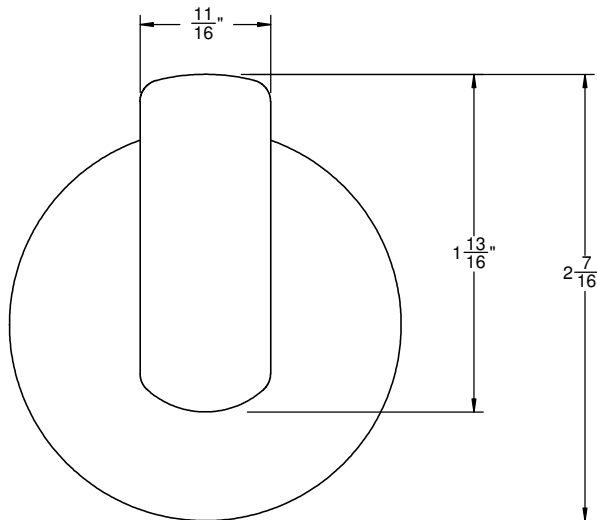

California Faucets®

**Arpeggio™**

**ROBE HOOK**

**Features**

- Solid brass construction
- Includes all mounting hardware
- Over 30 finishes including 15 PVD finishes
- For additional product listing, see [www.californiafaucets.com](http://www.californiafaucets.com)

**E4-RH**

**Codes/Standards Applicable**

Meets or exceeds the following at date of manufacture:

- None applicable

(2X) 3/8"-1/2" WALL ANCHOR

(2X) 8 X 1-1/2" SCREW

ALL DIMENSIONS SHOWN TO NEAREST 1/16"