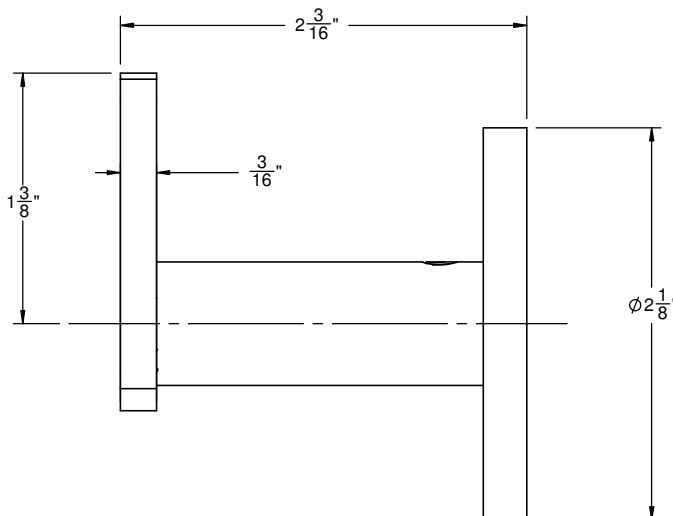

California Faucets®

**Arpeggio™**

**ROBE HOOK**

**Features**

- Solid brass construction
- Includes all mounting hardware
- Over 30 finishes including 15 PVD finishes
- For additional product listing, see [www.californiafaucets.com](http://www.californiafaucets.com)

**E4-RH**

**Codes/Standards Applicable**

Meets or exceeds the following at date of manufacture:

- None applicable

(2X) 3/8"-1/2" WALL ANCHOR

(2X) 8 X 1-1/2" SCREW

ALL DIMENSIONS SHOWN TO NEAREST 1/16"