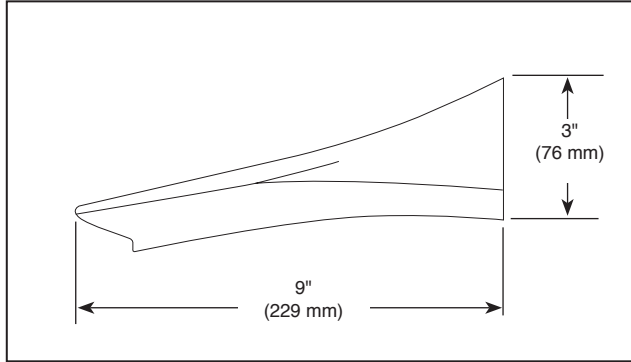

BRIZO®

NON-DIVERTER TUB SPOUT

■ Sotria™ Bath Collection

Submitted Model No.: _____

Specific Features: _____

▲ Designate proper finish suffix

STANDARD SPECIFICATIONS:

- Non-diverter tub spout
- Solid brass construction
- Thread onto 1/2" NPT