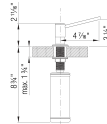

TORRE Soap Dispenser, SKU 402672 442989 brass PVD

Product Features

- Solid brass construction
- Refillable from above the deck
- Suitable for liquid dish or hand soap
- 10 fl oz. (300 ml) capacity bottle

What is included

Hole Size Required: 1-³/₈"

BLANCO soap dispensers can dispense liquid dish soap, hand soap, and even hand lotion. For best performance, and to prevent clogging, we recommend diluting soap with water using a 70/30 proportion.