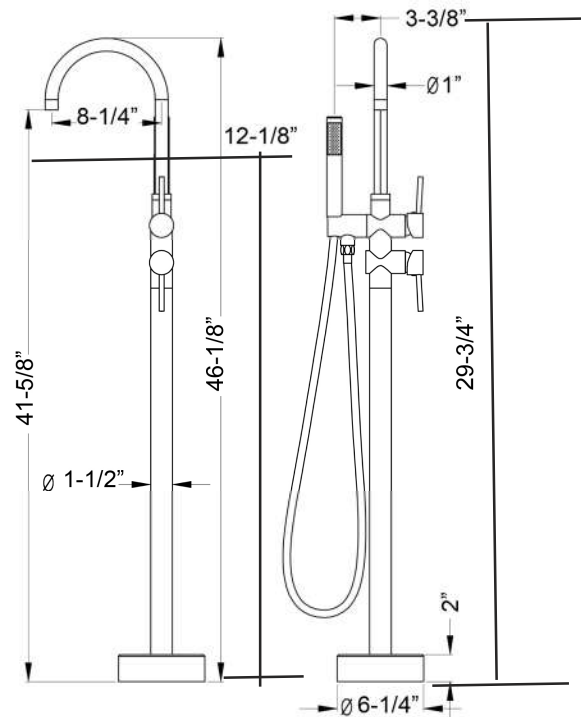

ELORA FREESTANDING FAUCET

Cat. No.

7964

Features:

- ▶ Spout reach is 8-1/4"
- ▶ Flow rate for spout is 2.9GPM (45 PSI)
- ▶ Flow rate for hand shower is 1.08 GPM (45 PSI)
- ▶ 1/2" Water connection
- ▶ Available in 3 finishes
- ▶ Brass body with zinc handle
- ▶ 1-3/8" Ceramic cartridge
- ▶ 59" Stainless steel shower hose
- ▶ 33-7/8" x 1/2" mm Flexible inlet pipes
- ▶ cUPC approved
- ▶ Handshower has backflow preventor on body
- ▶ Brass handshower material
- ▶ Supplies: Connection size: 3/4" , female connection type, 37-7/8" lenght

Finishes:

- CP** Polished Chrome
- BN** Brushed Nickel
- ORB** Oil Rubbed Bronze

D: 12-1/8"
W: 7" (closed) - 8" (open)
H: 46-1/8"

Dimensions are nominal and may vary. Dimensions and specifications subject to change without notice.