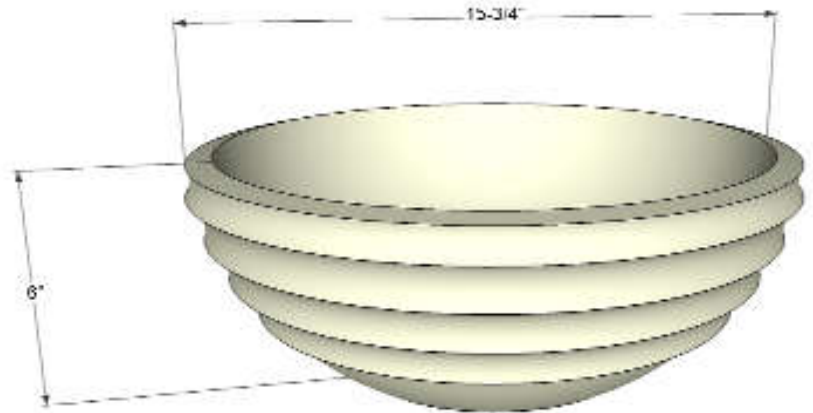

MANZA ABOVE COUNTER BASIN

Cat. No
7-481

Teak

Mahogany

Top Diameter: 15- $\frac{3}{4}$ "
Bottom Diameter: 7- $\frac{7}{8}$ "
Height: 6"

Interior Dimensions

Interior Dimension: 14" X 14"
Depth: 4- $\frac{3}{4}$ "

Features:

- ▶ Available in Teak or Mahogany
- ▶ Surface is smooth sanded
- ▶ Protective coating of polyurethane lacquer
- ▶ Rim 1"
- ▶ No faucet hole
- ▶ No overflow
- ▶ Accommodates drain 1- $\frac{1}{2}$ "
- ▶ For use with grid drain #5601 or umbrella drain #UD701 (NOT INCLUDED)