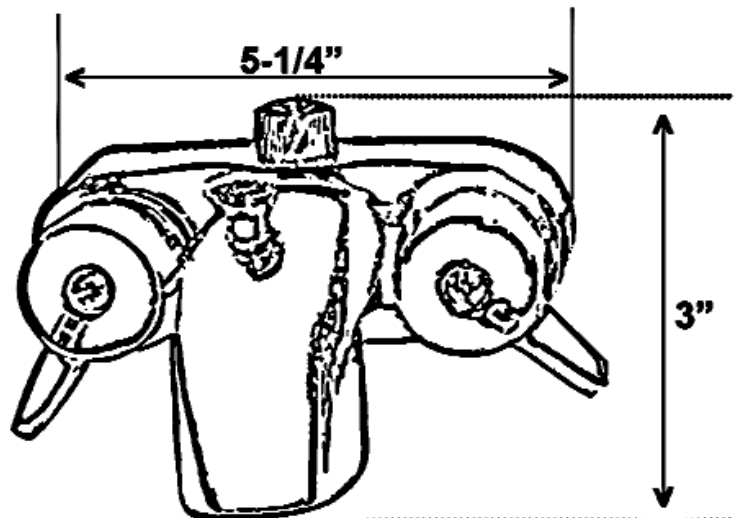

WASHERLESS DIVERTER BATHCOCK

Cat. No.
4195

Riser Height: 62"
Wall Support Length: 6"
Faucet Body Width: 5-1/4"

Features:

- ▶ Spout included (#195-S)
- ▶ Metal handles
- ▶ 6" Wall support included
- ▶ 3-3/8" Centers
- ▶ 1/4 Turn
- ▶ Flow rate is 4 GPM
- ▶ Polished chrome and brass have plastic showerhead
- ▶ Brushed Nickel, Polished Nickel and Oil Rubbed Bronze have a metal showerhead
- ▶ To be use with double offset supplies #5576 (Not included)

Finishes:

CP Polished Chrome
BN Brushed Nickel
PN Polished Nickel

ORB Oil Rubbed Bronze
PB Polished Brass

Dimensions are nominal and may vary. Dimensions and specifications subject to change without notice.