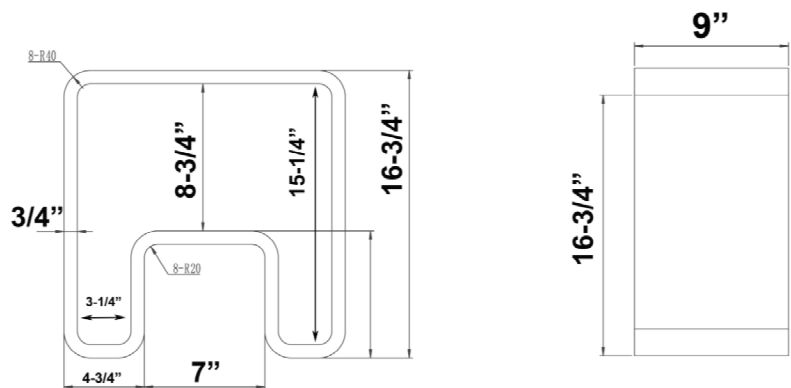

16-1/2" RESIN SHOWER STOOL

Cat. No.
6218

Features:

- ▶ Durable resin construction
- ▶ Available in Matte or Gloss finish
- ▶ Sleek contemporary style
- ▶ For use in or out of shower
- ▶ Maximum weight capacity is 330 lbs.

Stool Colors:

MT Matte white
GL Gloss White

Overall Dimensions:

Width: 16-1/2"
Depth: 9"
Height: 16-3/4"

Dimensions of fixture are nominal and may vary. Dimensions and specifications subject to change without notice.