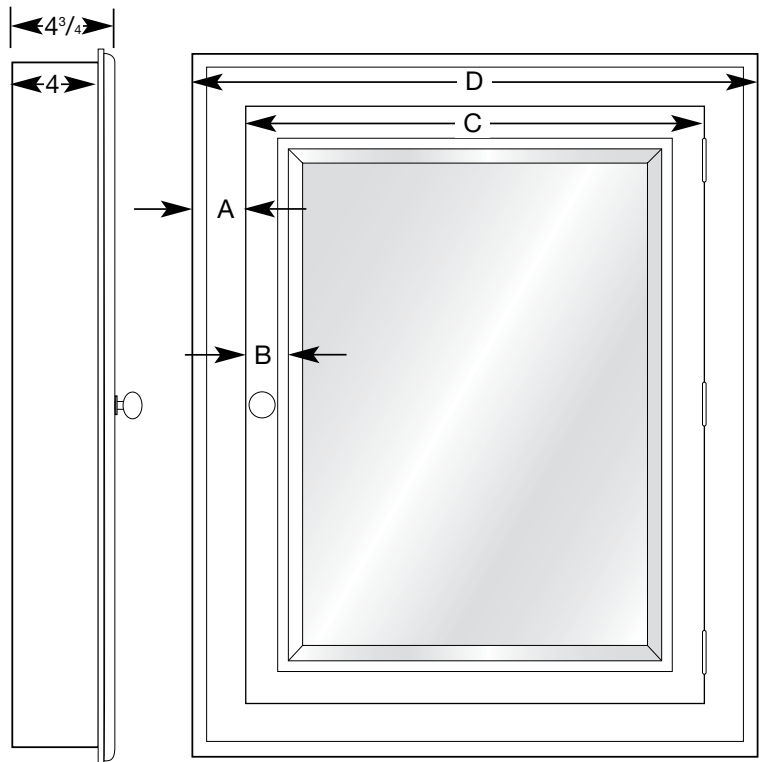

Shown in: Satin Biscuit

Devon I

- Single Door
- White or Biscuit Finish
- Fully Flush to the wall when Recessed
- Finished sides allow for Surface Mounting
- 3/4" Front Bevel Mirror
- Wood Construction
- 3 Adjustable High Polished 3/8" Glass Shelves
- Hinge Left or Right (Reversible)
- Hardware is Satin Nickel

Model#	Finish	Size
DEV1-W-L	WHITE	LARGE
DEV1-B-L	BISCUIT	LARGE
DEV1-W-S	WHITE	SMALL
DEV1-B-S	BISCUIT	SMALL

All Hinges are 2" x 2-1/2"
Butt Hinge

Available in the following sizes:

Model No.	Overall Dimensions	Recessed Rough Wall Opening	Glass Shelf Depth	Mirror Size	A	B	C	D
DEV1-L	25 $\frac{1}{4}$ " x 33"	24" x 31 $\frac{3}{4}$ "	3 $\frac{1}{4}$ "	16 $\frac{1}{2}$ " x 24 $\frac{1}{4}$ "	2 $\frac{1}{4}$ "	2"	20 $\frac{5}{8}$ "	25 $\frac{1}{4}$ "
DEV1-S	22" x 29 $\frac{1}{8}$ "	20 $\frac{3}{4}$ " x 27 $\frac{7}{8}$ "	3 $\frac{1}{4}$ "	13 $\frac{1}{8}$ " x 22 $\frac{1}{4}$ "	1 $\frac{7}{8}$ "	1 $\frac{9}{16}$ "	16 $\frac{1}{4}$ "	22"