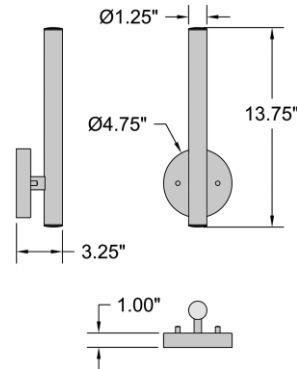

FIXTURE	BACKPLATE / CANOPY
Length:	Length
Width: 1.25"	Width:
Diameter	Diameter: 4.75"
Height: 13.75"	Height:
Extension: 3.25"	
Overall Height:	

TECHNICAL SPECIFICATIONS

SPECIFICATIONS

Frame Material: Aluminum
Diffuser Material: Acrylic
Lamping Type: SSL (Dedicated LED) Jbox: Standard
Lamping Base: SSL Lamp Wattage: 5 W
Lamp Quantity: 2 Total Wattage: 10 W
Voltage: 120v Lamps Included: Yes

ADDITIONAL NOTES

Multi-Directional Mounting; Custom Finish 100 Piece Minimum
Order Quantity

Project Name: _____

Location: _____

Type: _____

Quantity: _____

Notes: _____

LINE DRAWING

IES FILE

In addition to Access Lighting's purchase and warranty terms and conditions, by signing below or placing an order, you agree that you are authorized to bind the entity placing any order and acknowledge the following: All of sizes and measurements are approximate and all images are for illustrative purposes only. In the event of an inconsistency, the "Product Measurements" section controls. There also may be slight differences in the colors and designs compared to the displayed and printed images.