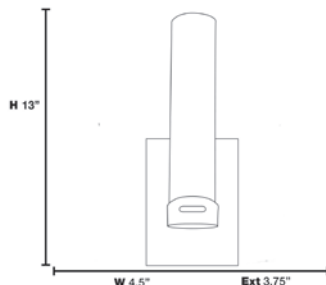

Line Drawing #1

Line Drawing #2