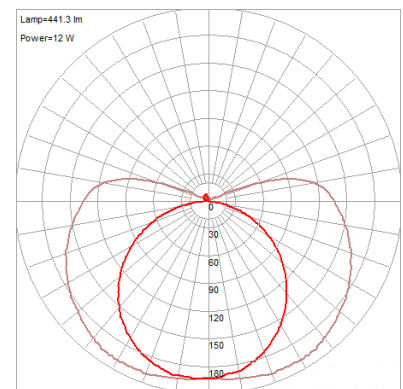

Product Dimensions

Fixture	Canopy
Length :: N/A	Length :: 0.5"
Width :: 4.5"	Width :: 4.75"
Diameter :: N/A	Diameter :: N/A
Extension :: 3.75"	Height :: 6.5"
Height :: 13"	
Overall Height :: N/A	

Technical Specifications

Qualifications	Specifications	Photometrics	Recommended Dimmers
Location Rating :: Damp	Frame Material :: Metal	CCT :: 3000	(ELV) LUTRON Diva DVELV-300P; (ELV) LUTRON Diva DVELV-303P; (TRIAC) LUTRON Diva DVCL-153P
Certification :: ETL Listed (US/Canada)	Diffuser Material :: Glass	CRI :: 85	
IES File ::	Voltage :: 120v	Wattage :: 12w	
JA8 Compliant :: No	Lamping Type :: Dedicated LED	Nominal Lumens :: 630Lm	
Energy Star :: No	Lamping Base :: SSL	Delivered Lumens :: 441Lm	
ADA Compliant :: Yes	Lamp Quantity :: 1	Additional Items :: Multi-Directional Mounting	
Marine Grade :: No	Lamp Wattage :: 12 W		
Emergency Lighting :: No	Total Wattage :: 12w		
Warranty :: 5 Year Limited	Lamps Included :: Yes		
	J-Box Type :: Standard		

Line Drawing #1

Line Drawing #2

Image Not Available

IES File

Toll Free 800-828-5483 • www.AccessLighting.com

14410 Myford Road, Irvine, CA 92606

The information provided is subject to change without notice. ©2020 Access Lighting Corporation. All Rights Reserved
 Rev. 202004 File name: 70037LEDD-CH_OPL.pdf