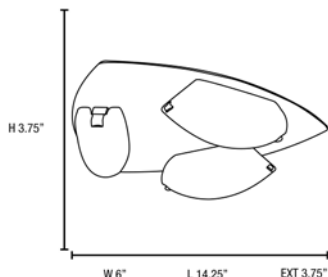

**Product Dimensions**

<b>Fixture</b>		<b>Canopy</b>
Length :: 13"		Length :: N/A
Width :: 12.5"		Width :: N/A
Diameter :: N/A		Diameter :: N/A
Extension :: N/A		Height :: 1"
Height :: 3.75"		
Overall Height :: N/A		

**Photometrics**

CCT :: 3000  
 CRI :: 90  
 Wattage :: 24w  
 Nominal Lumens :: 2250Lm  
 Delivered Lumens :: N/A

**Recommended Dimmers**

(ELV) LUTRON Diva DVELV-300P; (ELV) LUTRON Diva DVELV-303P; (ELV) LUTRON Skylark SELV-300P; (TRIAC) LUTRON Diva DV-600P

Additional Items :: 0

**Line Drawing #1**

**Line Drawing #2**

Image Not Available

**IES File**

Image Not Available

**Toll Free 800-828-5483 • www.AccessLighting.com**

14410 Myford Road, Irvine, CA 92606