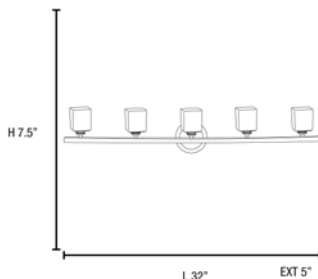

**Product Dimensions**

Fixture	Canopy
Length :: N/A	Length :: N/A
Width :: 32"	Width :: N/A
Diameter :: N/A	Diameter :: N/A
Extension :: 5"	Height :: N/A
Height :: 7.5"	
Overall Height :: N/A	

**Technical Specifications**

**Photometrics**

CCT :: 2900  
 CRI :: N/A  
 Wattage :: 300w  
 Nominal Lumens :: 4000Lm  
 Delivered Lumens :: N/A

**Recommended Dimmers**

(TRIAC) Any Standard Dimmer

Additional Items :: Mounts up and down

**Line Drawing #1**

**Line Drawing #2**

Image Not Available

**IES File**

Image Not Available

**Toll Free 800-828-5483 • www.AccessLighting.com**

14410 Myford Road, Irvine, CA 92606

The information provided is subject to change without notice. ©2020 Access Lighting Corporation. All Rights Reserved  
 Rev. 202004 Filename: 63815-18-CH\_OPL.pdf