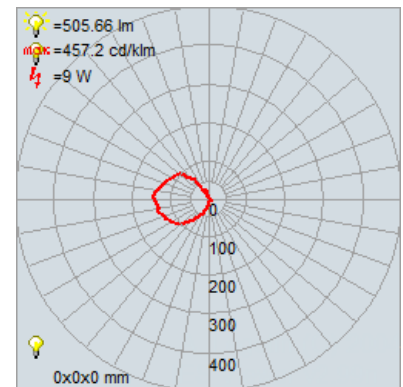

Product Dimensions

Fixture	Canopy
Length :: 0	Length :: 0
Width :: 0	Width :: 0
Diameter :: 8"	Diameter :: 4.5"
Extension :: 0	Height :: 1"
Height :: 11"	
Overall Height :: 0	

Technical Specifications

Qualifications

Photometrics

CCT :: 3000
 CRI :: 90
 Wattage :: 9w
 Nominal Lumens :: 600Lm
 Delivered Lumens :: 506Lm

Recommended Dimmers

(ELV) LUTRON Caseta PD - 6WCL; (ELV) LUTRON Maestro CL (Package) MACL-153M-RHW; (ELV) LUTRON Maestro CL MACL-153M; (ELV) LUTRON Skylark Contour CTCL-153P; (TRIAC) LEVITON Decora Sureslide 6672; (TRIAC) LEVITON Decora Sureslide

Additional Items :: 0

Line Drawing #1

Image Not Available

Line Drawing #2

Image Not Available

IES File

Toll Free 800-828-5483 • www.AccessLighting.com

14410 Myford Road, Irvine, CA 92606