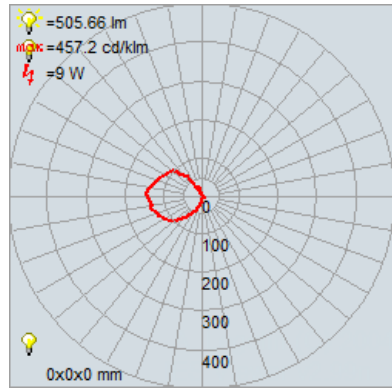

Product Dimensions

Fixture	Canopy
Length :: 0	Length :: 0
Width :: 8"	Width :: 4.5"
Diameter :: 0	Diameter :: 0
Extension :: 9.75"	Height :: 4.5"
Height :: 11.5"	
Overall Height :: 0	

Technical Specifications

Photometrics

CCT :: 3000
 CRI :: 90
 Wattage :: 9w
 Nominal Lumens :: 600Lm
 Delivered Lumens :: 506Lm

Recommended Dimmers

(ELV) LUTRON Caseta PD - 6WCL; (ELV) LUTRON Maestro CL (Package) MACL-153M-RHW; (ELV) LUTRON Maestro CL MACL-153M; (ELV) LUTRON Skylark Contour CTCL-153P; (TRIAC) LEVITON Decora Sureslide 6672; (TRIAC) LEVITON Decora Sureslide

Additional Items :: 0

Line Drawing #1

Image Not Available

Line Drawing #2

Image Not Available

IES File

Toll Free 800-828-5483 • www.AccessLighting.com

14410 Myford Road, Irvine, CA 92606
 The information provided is subject to change without notice. ©2020 Access Lighting Corporation. All Rights Reserved
 Rev. 202004 Filename:: 63143LEDD-ABB_SDG.pdf