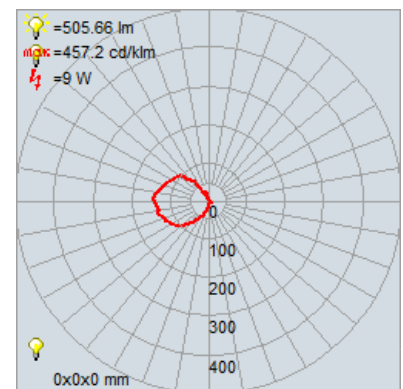

Product Dimensions

Fixture	Canopy
Length :: 0	Length :: 0
Width :: 0	Width :: 0
Diameter :: 7.5"	Diameter :: 4.5"
Extension :: 0	Height :: 1"
Height :: 9.5"	
Overall Height :: 120"	

Technical Specifications

Photometrics

CCT :: 3000
 CRI :: 90
 Wattage :: 9w
 Nominal Lumens :: 600Lm
 Delivered Lumens :: 506Lm

Recommended Dimmers

(ELV) LUTRON Caseta PD - 6WCL; (ELV) LUTRON Maestro CL (Package) MACL-153M-RHW; (ELV) LUTRON Maestro CL MACL-153M; (ELV) LUTRON Skylark Contour CTCL-153P; (TRIAC) LEVITON Decora Sureslide 6672; (TRIAC) LEVITON Decora Sureslide

Additional Items :: 0

Line Drawing #1

Image Not Available

Line Drawing #2

Image Not Available

IES File

Toll Free 800-828-5483 • www.AccessLighting.com

14410 Myford Road, Irvine, CA 92606