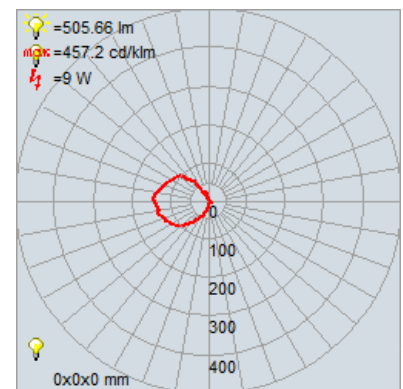

Product Dimensions

Fixture	Canopy
Length :: 0	Length :: 0
Width :: 0	Width :: 0
Diameter :: 9"	Diameter :: 4.5"
Extension :: 0	Height :: 1"
Height :: 9.25"	
Overall Height :: 120"	

Technical Specifications

Photometrics

CCT :: 3000
 CRI :: 90
 Wattage :: 9w
 Nominal Lumens :: 600Lm
 Delivered Lumens :: 506Lm

Recommended Dimmers

(ELV) LUTRON Caseta PD - 6WCL; (ELV) LUTRON Maestro CL (Package) MACL-153M-RHW; (ELV) LUTRON Maestro CL MACL-153M; (ELV) LUTRON Skylark Contour CTCL-153P; (TRIAC) LEVITON Decora Sureslide 6672; (TRIAC) LEVITON Decora Sureslide

Additional Items :: 0

Line Drawing #1

Image Not Available

Line Drawing #2

Image Not Available

IES File

Toll Free 800-828-5483 • www.AccessLighting.com

14410 Myford Road, Irvine, CA 92606