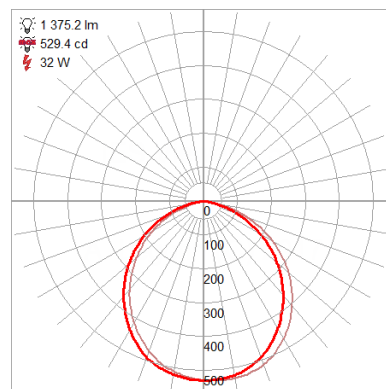

Product Dimensions

Fixture	Canopy
Length :: 25"	Length :: N/A
Width :: 16"	Width :: N/A
Diameter :: N/A	Diameter :: N/A
Extension :: N/A	Height :: N/A
Height :: 8.5"	
Overall Height :: N/A	

Technical Specifications

Photometrics

CCT :: 3000
 CRI :: 90
 Wattage :: 24w
 Nominal Lumens :: 2400Lm
 Delivered Lumens :: 1375Lm

Recommended Dimmers

0

Additional Items :: 0

Line Drawing #1

Line Drawing #2

IES File