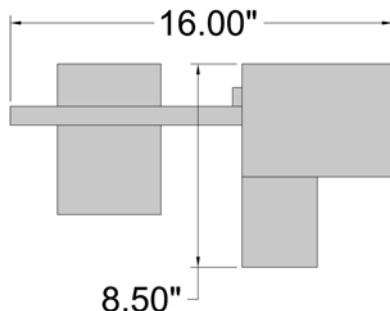

Product Dimensions

Fixture	Canopy
Length :: 25"	Length :: N/A
Width :: 16"	Width :: N/A
Diameter :: N/A	Diameter :: N/A
Extension :: N/A	Height :: N/A
Height :: 8.5"	
Overall Height :: N/A	

Technical Specifications

Photometrics

CCT :: 3000
 CRI :: 90
 Wattage :: 24w
 Nominal Lumens :: 2400Lm
 Delivered Lumens :: 1375Lm

Recommended Dimmers

0

Additional Items :: 0

Line Drawing #1

Line Drawing #2

IES File