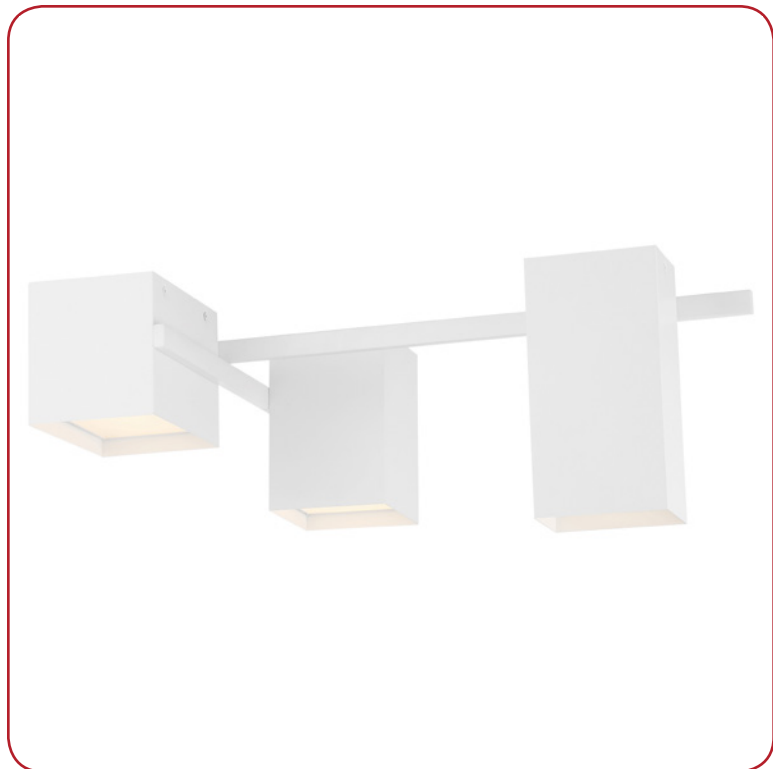

Model No :: **52180LEDD-MWH/ACR**
 Name :: Madrid

Project Name :: _____
 Location :: _____
 Type :: _____
 Quantity :: _____
 Notes :: _____

Product Information

Product ID :: 52180
 UPC Code :: 641594235098
 Mounting Type :: Ceiling
 Finish :: Matte White (MWH)
 Diffuser :: Acrylic Lens (ACR)
 Alt. Finishes :: Matte Black (MBL); Matte White (MWH)
 Alt. Diffusers :: Acrylic Lens (ACR)

Product Dimensions

Fixture	Canopy
Length :: 25"	Length :: N/A
Width :: 16"	Width :: N/A
Diameter :: N/A	Diameter :: N/A
Extension :: N/A	Height :: N/A
Height :: 8.5"	
Overall Height :: N/A	

Technical Specifications

Specifications

Frame Material :: Metal
 Diffuser Material :: Acrylic
 Voltage :: 120v
 Lamping Type :: Dedicated LED
 Lamping Base :: SSL
 Lamp Quantity :: 1
 Lamp Wattage :: 24 W
 Total Wattage :: 24w
 Lamps Included :: Yes
 J-Box Type :: Standard