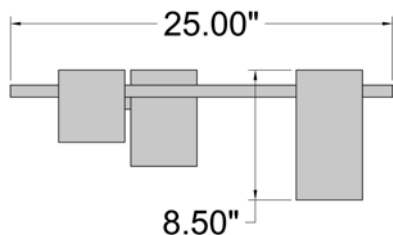

Product Dimensions

Fixture	Canopy
Length :: 25"	Length :: N/A
Width :: 16"	Width :: N/A
Diameter :: N/A	Diameter :: N/A
Extension :: N/A	Height :: N/A
Height :: 8.5"	
Overall Height :: N/A	

Technical Specifications

Photometrics

CCT :: 3000
 CRI :: 90
 Wattage :: 24w
 Nominal Lumens :: 2400Lm
 Delivered Lumens :: 1375Lm

Recommended Dimmers

0

Additional Items :: 0

Line Drawing #1

Line Drawing #2

IES File