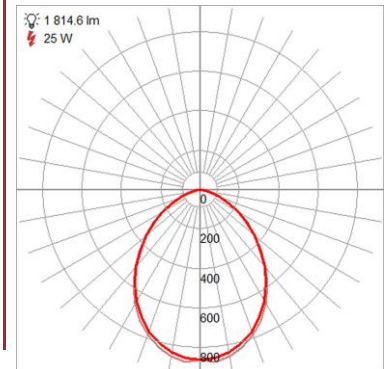

IES FILE

In addition to Access Lighting's purchase and warranty terms and conditions, by signing below or placing an order, you agree that you are authorized to bind the entity placing any order and acknowledge the following: All of sizes and measurements are approximate and all images are for illustrative purposes only. In the event of an inconsistency, the "Product Measurements" section controls. There also may be slight differences in the colors and designs compared to the displayed and printed images.

Signature: _____

Print Name _____ Date: _____

Toll Free 800-828-5483 www.AccessLighting.com

14410 Myford Road, Irvine, CA 92606

The information is subject to change without notice.

3/30/2023

50007LEDD-BL_ACR-120V.pdf