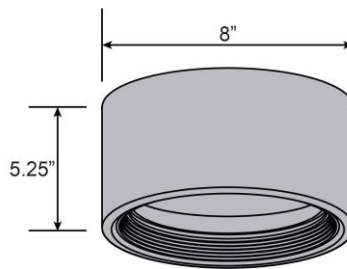

### PRODUCT MEASUREMENTS

FIXTURE	BACKPLATE / CANOPY
Length:	Length
Width:	Width:
Diameter 8"	Diameter:
Height: 5.25"	Height:
Extension:	
Overall Height:	

#### LINE DRAWING