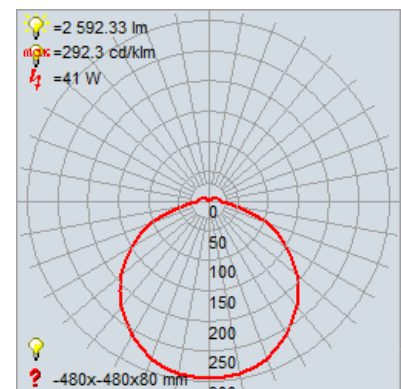

Product Dimensions

Fixture	Canopy
Length :: 0	Length :: 0
Width :: 0	Width :: 0
Diameter :: 21.75"	Diameter :: 21.75"
Extension :: 0	Height :: 0
Height :: 4"	
Overall Height :: 0	

Technical Specifications

Photometrics

CCT :: 3000
 CRI :: 90
 Wattage :: 40w
 Nominal Lumens :: 4000Lm
 Delivered Lumens :: 2592Lm

Recommended Dimmers

(ELV) LEVITON Decora DSE06-10Z; (ELV) LUTRON Maestro MAELV-600; (TRIAC) LEVITON Decora Sureslide 6674; (TRIAC) LUTRON Diva DVCL-153P; (TRIAC) LUTRON Skylark CL SCL-153 or SCL-153P

Additional Items :: 0

Line Drawing #1

Image Not Available

Line Drawing #2

Image Not Available

IES File

Toll Free 800-828-5483 • www.AccessLighting.com

14410 Myford Road, Irvine, CA 92606