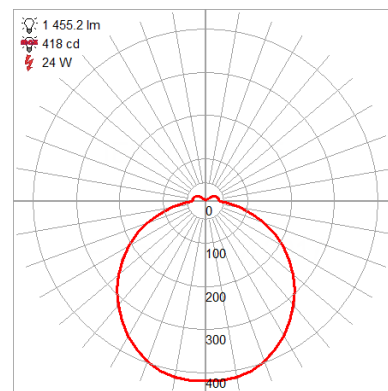

Product Dimensions

Fixture		Canopy	
Length ::	N/A	Length ::	N/A
Width ::	N/A	Width ::	N/A
Diameter ::	17.75"	Diameter ::	17.75"
Extension ::	N/A	Height ::	N/A
Height ::	4"		
Overall Height ::	N/A		

Technical Specifications

Photometrics

CCT :: 3000
 CRI :: 90
 Wattage :: 24w
 Nominal Lumens :: 2400Lm
 Delivered Lumens :: 1455Lm

Recommended Dimmers

(ELV) LEVITON Decora DSE06-10Z; (ELV) LUTRON Maestro MAELV-600; (TRIAC) LEVITON Decora Sureslide 6674; (TRIAC) LUTRON Diva DVCL-153P; (TRIAC) LUTRON Skylark CL SCL-153 or SCL-153P

Additional Items :: 0

Line Drawing #1
17.75" Dia.

Line Drawing #2

IES File

Toll Free 800-828-5483 • www.AccessLighting.com

14410 Myford Road, Irvine, CA 92606

The information provided is subject to change without notice. ©2020 Access Lighting Corporation. All Rights Reserved
 Rev. 202004 Filename:: 49991LEDD-BL_ACR.pdf