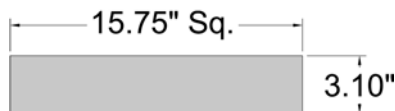

Model No :: **49981LEDD-WH/ACR**
Name :: Granada

Project Name :: _____
Location :: _____
Type :: _____
Quantity :: _____
Notes :: _____

Product Information

Product ID :: 49981
UPC Code :: 641594234640
Mounting Type :: Ceiling
Finish :: White (WH)
Diffuser :: Acrylic Lens (ACR)
Alt. Finishes :: Black (BL); Satin (SAT); White (WH)
Alt. Diffusers :: Acrylic Lens (ACR)

Product Dimensions

Fixture	Canopy
Length :: N/A	Length :: 15.75"
Width :: 15.75"	Width :: 15.75"
Diameter :: N/A	Diameter :: N/A
Extension :: N/A	Height :: N/A
Height :: 3.5"	
Overall Height :: N/A	

Technical Specifications

Qualifications

Location Rating :: Damp
Certification :: UL Listed (US/Canada)
IES File ::
JA8 Compliant :: Yes
Energy Star :: No
ADA Compliant :: No
Marine Grade :: No
Emergency Lighting :: No
Warranty :: 5 Year Limited

Specifications

Frame Material :: Steel
Diffuser Material :: Acrylic
Voltage :: 120v
Lamping Type :: Dedicated LED
Lamping Base :: SSL
Lamp Quantity :: 1
Lamp Wattage :: 24 W
Total Wattage :: 24w
Lamps Included :: No
J-Box Type :: Standard

Photometrics

CCT :: 3000
CRI :: 90
Wattage :: 24w
Nominal Lumens :: 2400Lm
Delivered Lumens :: 1520Lm

Recommended Dimmers

(ELV) LEVITON Decora DSE06-10Z; (ELV) LUTRON Maestro MAELV-600; (TRIAC) LEVITON Decora Sureslide 6674; (TRIAC) LUTRON Diva DVCL-153P; (TRIAC) LUTRON Skylark CL SCL-153 or SCL-153P

Additional Items :: 0

Line Drawing #2

Toll Free 800-828-5483 • www.AccessLighting.com

14410 Myford Road, Irvine, CA 92606

The information provided is subject to change without notice. ©2020 Access Lighting Corporation. All Rights Reserved
Rev. 202004 Filename: 49981LEDD-WH_ACR.pdf