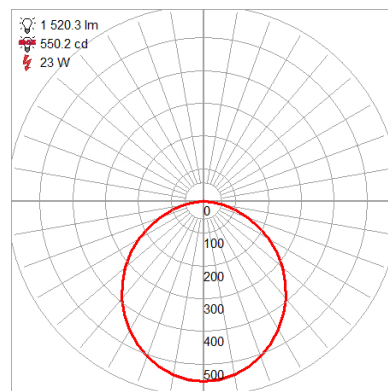

Product Dimensions

Fixture	Canopy
Length :: N/A	Length :: 15.75"
Width :: 15.75"	Width :: 15.75"
Diameter :: N/A	Diameter :: N/A
Extension :: N/A	Height :: N/A
Height :: 3.5"	
Overall Height :: N/A	

Technical Specifications

Photometrics

CCT :: 3000
 CRI :: 90
 Wattage :: 24w
 Nominal Lumens :: 2400Lm
 Delivered Lumens :: 1520Lm

Recommended Dimmers

(ELV) LEVITON Decora DSE06-10Z; (ELV) LUTRON Maestro MAELV-600; (TRIAC) LEVITON Decora Sureslide 6674; (TRIAC) LUTRON Diva DVCL-153P; (TRIAC) LUTRON Skylark CL SCL-153 or SCL-153P

Additional Items :: 0

Line Drawing #1
15.75" Square

Line Drawing #2

IES File

Toll Free 800-828-5483 • www.AccessLighting.com

14410 Myford Road, Irvine, CA 92606

The information provided is subject to change without notice. ©2020 Access Lighting Corporation. All Rights Reserved
 Rev. 202004 Filename: 49981LEDD-WH_ACR.pdf